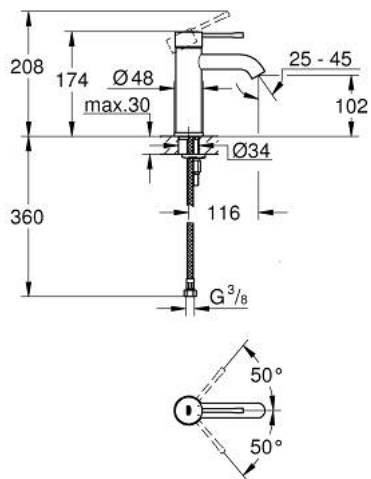

24 172 KF1 **ESSENCE SINGLE-LEVER BASIN MIXER 1/2"**
S-SIZE

PRODUCT DESCRIPTION

- Colour: phantom black
- single hole installation
- metal lever
- GROHE SilkMove 28 mm ceramic cartridge
- with temperature limiter
- GROHE EcoJoy - Less water, perfect flow
- maximum flow rate (at 3 bar): 5 l/min
- GROHE AquaGuide adjustable mousseur
- GROHE FastFixation Plus installation system
- smooth body
- flexible connection hoses
- professional edition

24 172 KF1 ESSENCE SINGLE-LEVER BASIN MIXER 1/2" S-SIZE

SPARE PARTS, marec 2022 – now

- 1: Lever (Spare part-nr. 46917KF0)
 - 2: Fitting ring (Spare part-nr. 46715000)
 - 3: Cartridge (Spare part-nr. 46580000)
 - 4: Mousseur (Spare part-nr. 48270000)
 - 5: Escutcheon (Spare part-nr. 48603KF0)
 - 6: Shank mounting kit (Spare part-nr. 46645000)
 - 7: Mounting wrench (Spare part-nr. 19017000)*
 - 8: Waste set with push-open plug (Spare part-nr. 65807KF0)*
- * Optional accessories