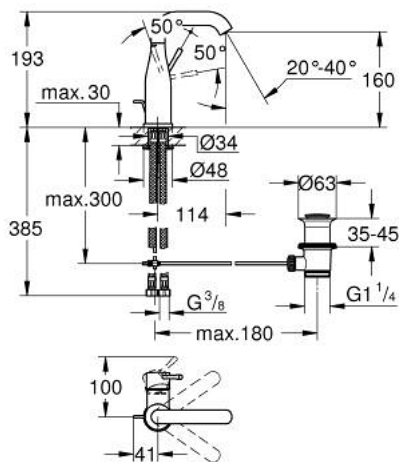

24 173 001 **ESSENCE SINGLE-LEVER BASIN MIXER 1/2"**
M-SIZE

PRODUCT DESCRIPTION

- Colour: chrome
- single hole installation
- metal lever
- GROHE SilkMove 28 mm ceramic cartridge
- with temperature limiter
- GROHE LongLife finish
- GROHE EcoJoy - Less water, perfect flow
- maximum flow rate (at 3 bar): 5 l/min
- GROHE AquaGuide adjustable mousseur
- GROHE FastFixation Plus installation system
- swivel spout with mousseur and stop limiter
- adjustable swivel area 0° / 150° / 360°
- pop-up waste set 1 1/4"
- flexible connection hoses
- min. recommended pressure 1.0 bar
- professional edition

24 173 001 **ESSENCE SINGLE-LEVER BASIN MIXER 1/2"**
M-SIZE

SPARE PARTS, februar 2022 – now

- 1: Lever (Spare part-nr. 46919000)
 - 2: Cartridge (Spare part-nr. 46580000)
 - 3: screw ring (Spare part-nr. 48591000)
 - 4: Tubular spout (Spare part-nr. 13373000)
 - 4.1: Mousseur (Spare part-nr. 48270000)
 - 4.2: Sealing washer (Spare part-nr. 0128500M)
 - 4.3: Safety ring (Spare part-nr. 4826600M)
 - 5: Pop-up rod (Spare part-nr. 46739000)
 - 6: Escutcheon (Spare part-nr. 48603000)
 - 7: Shank mounting kit (Spare part-nr. 46645000)
 - 8: Waste set 1 1/4" (Spare part-nr. 28910000)
 - 8.1: Plug (Spare part-nr. 07182000)
 - 8.2: Eccentric rod (Spare part-nr. 07052000)
 - 9: Connection hose (Spare part-nr. 46255000)
 - 10: Mounting wrench (Spare part-nr. 19017000)*
 - 11: Eccentric rod (Spare part-nr. 07341000)*
- * Optional accessories