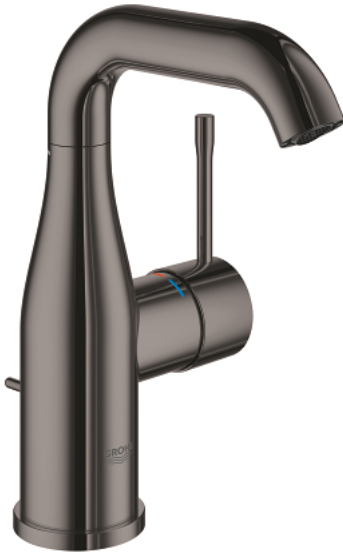

24 173 A01 **ESSENCE SINGLE-LEVER BASIN MIXER 1/2"**  
**M-SIZE**

**PRODUCT DESCRIPTION**

- Colour: hard graphite
- single hole installation
- metal lever
- GROHE SilkMove 28 mm ceramic cartridge
- with temperature limiter
- GROHE LongLife finish
- GROHE EcoJoy - Less water, perfect flow
- maximum flow rate (at 3 bar): 5 l/min
- GROHE AquaGuide adjustable mousseur
- GROHE FastFixation Plus installation system
- swivel spout with mousseur and stop limiter
- adjustable swivel area 0° / 150° / 360°
- pop-up waste set 1 1/4"
- flexible connection hoses
- min. recommended pressure 1.0 bar
- professional edition

24 173 A01 **ESSENCE SINGLE-LEVER BASIN MIXER 1/2"**  
**M-SIZE**

**SPARE PARTS**, februar 2022 – now

- 1: Lever (Spare part-nr. 46919A00)
  - 2: Cartridge (Spare part-nr. 46580000)
  - 3: screw ring (Spare part-nr. 48591000)
  - 4: Tubular spout (Spare part-nr. 13373A00)
  - 4.1: Mousseur (Spare part-nr. 48270000)
  - 4.2: Sealing washer (Spare part-nr. 0128500M)
  - 4.3: Safety ring (Spare part-nr. 4826600M)
  - 5: Pop-up rod (Spare part-nr. 46739A00)
  - 6: Escutcheon (Spare part-nr. 48603A00)
  - 7: Shank mounting kit (Spare part-nr. 46645000)
  - 8: Waste set 1 1/4" (Spare part-nr. 28910A00)
  - 8.1: Plug (Spare part-nr. 07182A00)
  - 8.2: Eccentric rod (Spare part-nr. 07052000)
  - 9: Connection hose (Spare part-nr. 46255000)
  - 10: Mounting wrench (Spare part-nr. 19017000)\*
  - 11: Eccentric rod (Spare part-nr. 07341000)\*
- \* Optional accessories