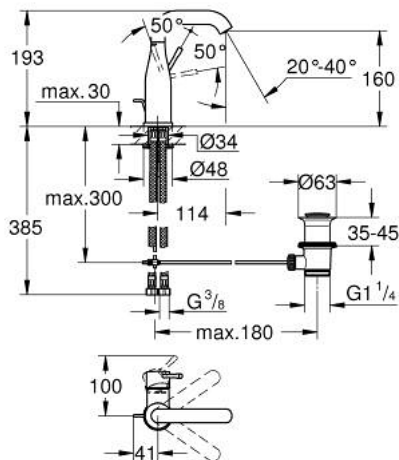

24 173 A01 **ESSENCE SINGLE-LEVER BASIN MIXER 1/2"**  
**M-SIZE**

**PRODUCT DESCRIPTION**

- Colour: hard graphite
- single hole installation
- metal lever
- GROHE SilkMove 28 mm ceramic cartridge
- with temperature limiter
- GROHE LongLife finish
- GROHE EcoJoy - Less water, perfect flow
- maximum flow rate (at 3 bar): 5 l/min
- GROHE AquaGuide adjustable mousseur
- GROHE FastFixation Plus installation system
- swivel spout with mousseur and stop limiter
- adjustable swivel area 0° / 150° / 360°
- pop-up waste set 1 1/4"
- flexible connection hoses
- min. recommended pressure 1.0 bar
- professional edition

24 173 A01 **ESSENCE SINGLE-LEVER BASIN MIXER 1/2"**  
**M-SIZE**

**SPARE PARTS**, februar 2022 – now

- 1: Lever (Spare part-nr. 46919A00)
  - 2: Cartridge (Spare part-nr. 46580000)
  - 3: screw ring (Spare part-nr. 48591000)
  - 4: Tubular spout (Spare part-nr. 13373A00)
  - 4.1: Mousseur (Spare part-nr. 48270000)
  - 4.2: Sealing washer (Spare part-nr. 0128500M)
  - 4.3: Safety ring (Spare part-nr. 4826600M)
  - 5: Pop-up rod (Spare part-nr. 46739A00)
  - 6: Escutcheon (Spare part-nr. 48603A00)
  - 7: Shank mounting kit (Spare part-nr. 46645000)
  - 8: Waste set 1 1/4" (Spare part-nr. 28910A00)
  - 8.1: Plug (Spare part-nr. 07182A00)
  - 8.2: Eccentric rod (Spare part-nr. 07052000)
  - 9: Connection hose (Spare part-nr. 46255000)
  - 10: Mounting wrench (Spare part-nr. 19017000)\*
  - 11: Eccentric rod (Spare part-nr. 07341000)\*
- \* Optional accessories