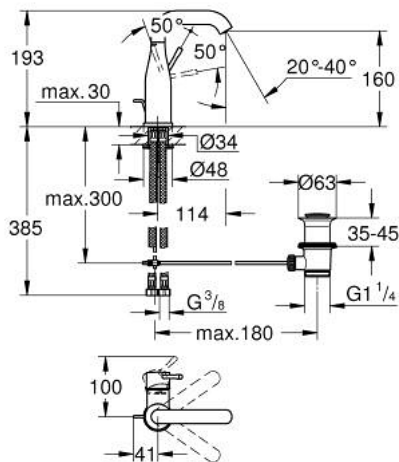

24 173 AL1 ESSENCE SINGLE-LEVER BASIN MIXER 1/2" M-SIZE

PRODUCT DESCRIPTION

- Colour: brushed hard graphite
- single hole installation
- metal lever
- GROHE SilkMove 28 mm ceramic cartridge
- with temperature limiter
- GROHE LongLife finish
- GROHE EcoJoy - Less water, perfect flow
- maximum flow rate (at 3 bar): 5 l/min
- GROHE AquaGuide adjustable mousseur
- GROHE FastFixation Plus installation system
- swivel spout with mousseur and stop limiter
- adjustable swivel area 0° / 150° / 360°
- pop-up waste set 1 1/4"
- flexible connection hoses
- min. recommended pressure 1.0 bar
- professional edition

24 173 AL1 ESSENCE SINGLE-LEVER BASIN MIXER 1/2" M-SIZE

SPARE PARTS, februar 2022 – now

- 1: Lever (Spare part-nr. 46919AL0)
 - 2: Cartridge (Spare part-nr. 46580000)
 - 3: screw ring (Spare part-nr. 48591000)
 - 4: Tubular spout (Spare part-nr. 13373AL0)
 - 4.1: Mousseur (Spare part-nr. 48270000)
 - 4.2: Sealing washer (Spare part-nr. 0128500M)
 - 4.3: Safety ring (Spare part-nr. 4826600M)
 - 5: Pop-up rod (Spare part-nr. 46739AL0)
 - 6: Escutcheon (Spare part-nr. 48603AL0)
 - 7: Shank mounting kit (Spare part-nr. 46645000)
 - 8: Waste set 1 1/4" (Spare part-nr. 28910AL0)
 - 8.1: Plug (Spare part-nr. 07182AL0)
 - 8.2: Eccentric rod (Spare part-nr. 07052000)
 - 9: Connection hose (Spare part-nr. 46255000)
 - 10: Mounting wrench (Spare part-nr. 19017000)*
 - 11: Eccentric rod (Spare part-nr. 07341000)*
- * Optional accessories