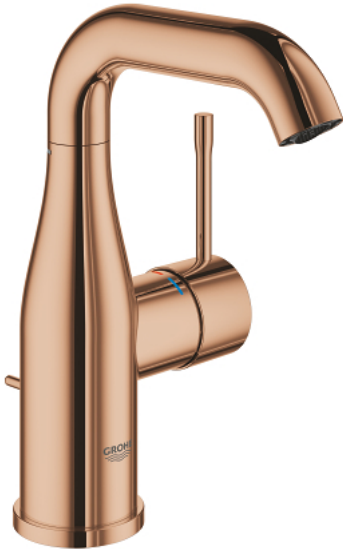

24 173 DA1 ESSENCE SINGLE-LEVER BASIN MIXER 1/2" M-SIZE

PRODUCT DESCRIPTION

- Colour: warm sunset
- single hole installation
- metal lever
- GROHE SilkMove 28 mm ceramic cartridge
- with temperature limiter
- GROHE LongLife finish
- AquaCalibrator
- maximum flow rate (at 3 bar): 5 l/min
- GROHE AquaGuide adjustable mousseur
- FastFixation Plus installation system
- swivel spout with mousseur and stop limiter
- adjustable swivel area 0° / 150° / 360°
- pop-up waste set 1 1/4"
- flexible connection hoses
- min. recommended pressure 1.0 bar
- professional edition

24 173 DA1 ESSENCE SINGLE-LEVER BASIN MIXER 1/2" M-SIZE

SPARE PARTS, februar 2022 – now

- 1: Lever (Spare part-nr. 46919DA0)
 - 2: Cartridge (Spare part-nr. 46580000)
 - 3: screw ring (Spare part-nr. 48591000)
 - 4: Tubular spout (Spare part-nr. 13373DA0)
 - 4.1: Mousseur (Spare part-nr. 48270000)
 - 4.2: Sealing washer (Spare part-nr. 0128500M)
 - 4.3: Safety ring (Spare part-nr. 4826600M)
 - 5: lift rod (Spare part-nr. 46739DA0)
 - 6: Escutcheon (Spare part-nr. 48603DA0)
 - 7: Shank mounting kit (Spare part-nr. 46645000)
 - 8: Waste set 1 1/4" (Spare part-nr. 28910DA0)
 - 8.1: Plug (Spare part-nr. 07182DA0)
 - 8.2: Eccentric rod (Spare part-nr. 07052000)
 - 9: Connection hose (Spare part-nr. 46255000)
 - 10: Mounting wrench (Spare part-nr. 19017000)*
 - 11: Eccentric rod (Spare part-nr. 07341000)*
- * Optional accessories