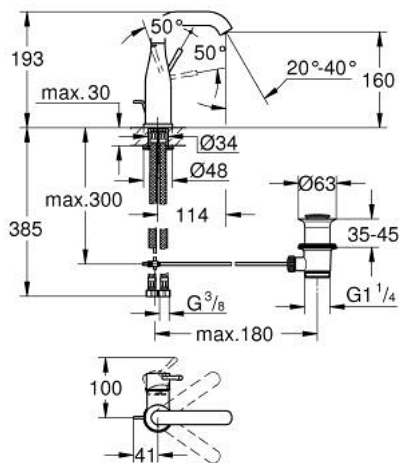

24 173 DA1 ESSENCE SINGLE-LEVER BASIN MIXER 1/2" M-SIZE

PRODUCT DESCRIPTION

- Colour: warm sunset
- single hole installation
- metal lever
- GROHE SilkMove 28 mm ceramic cartridge
- with temperature limiter
- GROHE LongLife finish
- AquaCalibrator
- maximum flow rate (at 3 bar): 5 l/min
- GROHE AquaGuide adjustable mousseur
- FastFixation Plus installation system
- swivel spout with mousseur and stop limiter
- adjustable swivel area 0° / 150° / 360°
- pop-up waste set 1 1/4"
- flexible connection hoses
- min. recommended pressure 1.0 bar
- professional edition

24 173 DA1 ESSENCE SINGLE-LEVER BASIN MIXER 1/2" M-SIZE

SPARE PARTS, februar 2022 – now

- 1: Lever (Spare part-nr. 46919DA0)
 - 2: Cartridge (Spare part-nr. 46580000)
 - 3: screw ring (Spare part-nr. 48591000)
 - 4: Tubular spout (Spare part-nr. 13373DA0)
 - 4.1: Mousseur (Spare part-nr. 48270000)
 - 4.2: Sealing washer (Spare part-nr. 0128500M)
 - 4.3: Safety ring (Spare part-nr. 4826600M)
 - 5: lift rod (Spare part-nr. 46739DA0)
 - 6: Escutcheon (Spare part-nr. 48603DA0)
 - 7: Shank mounting kit (Spare part-nr. 46645000)
 - 8: Waste set 1 1/4" (Spare part-nr. 28910DA0)
 - 8.1: Plug (Spare part-nr. 07182DA0)
 - 8.2: Eccentric rod (Spare part-nr. 07052000)
 - 9: Connection hose (Spare part-nr. 46255000)
 - 10: Mounting wrench (Spare part-nr. 19017000)*
 - 11: Eccentric rod (Spare part-nr. 07341000)*
- * Optional accessories