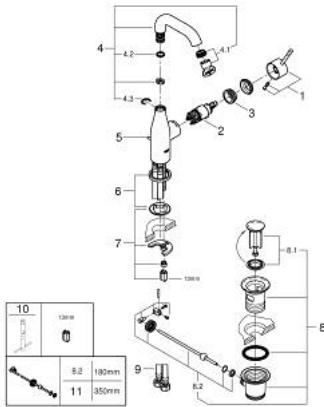

24 173 DC1 ESSENCE SINGLE-LEVER BASIN MIXER 1/2" M-SIZE

PRODUCT DESCRIPTION

- Colour: supersteel
- single hole installation
- metal lever
- GROHE SilkMove 28 mm ceramic cartridge
- with temperature limiter
- GROHE LongLife finish
- GROHE EcoJoy - Less water, perfect flow
- maximum flow rate (at 3 bar): 5 l/min
- GROHE AquaGuide adjustable mousseur
- GROHE FastFixation Plus installation system
- swivel spout with mousseur and stop limiter
- adjustable swivel area 0° / 150° / 360°
- pop-up waste set 1 1/4"
- flexible connection hoses
- min. recommended pressure 1.0 bar
- professional edition

24 173 DC1 ESSENCE SINGLE-LEVER BASIN MIXER 1/2" M-SIZE

SPARE PARTS, februar 2022 – now

- 1: Lever (Spare part-nr. 46919DC0)
 - 2: Cartridge (Spare part-nr. 46580000)
 - 3: screw ring (Spare part-nr. 48591000)
 - 4: Tubular spout (Spare part-nr. 13373DC0)
 - 4.1: Mousseur (Spare part-nr. 48270000)
 - 4.2: Sealing washer (Spare part-nr. 0128500M)
 - 4.3: Safety ring (Spare part-nr. 4826600M)
 - 5: Pop-up rod (Spare part-nr. 46739EN0)
 - 6: Escutcheon (Spare part-nr. 48603DC0)
 - 7: Shank mounting kit (Spare part-nr. 46645000)
 - 8: Waste set 1 1/4" (Spare part-nr. 28910DC0)
 - 8.1: Plug (Spare part-nr. 07182DC0)
 - 8.2: Eccentric rod (Spare part-nr. 07052000)
 - 9: Connection hose (Spare part-nr. 46255000)
 - 10: Mounting wrench (Spare part-nr. 19017000)*
 - 11: Eccentric rod (Spare part-nr. 07341000)*
- * Optional accessories