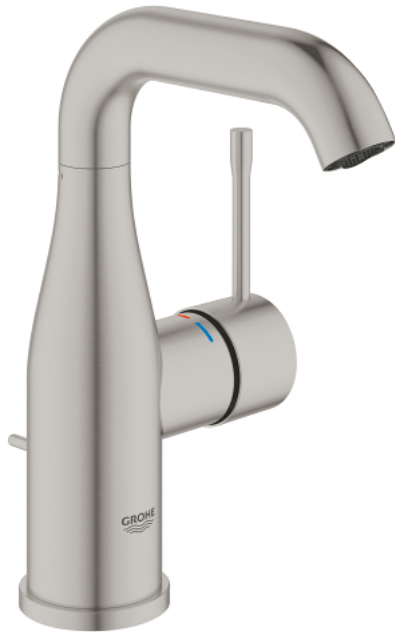

24 173 DC1 ESSENCE SINGLE-LEVER BASIN MIXER 1/2" M-SIZE

PRODUCT DESCRIPTION

- Colour: supersteel
- single hole installation
- metal lever
- GROHE SilkMove 28 mm ceramic cartridge
- with temperature limiter
- GROHE LongLife finish
- GROHE EcoJoy - Less water, perfect flow
- maximum flow rate (at 3 bar): 5 l/min
- GROHE AquaGuide adjustable mousseur
- GROHE FastFixation Plus installation system
- swivel spout with mousseur and stop limiter
- adjustable swivel area 0° / 150° / 360°
- pop-up waste set 1 1/4"
- flexible connection hoses
- min. recommended pressure 1.0 bar
- professional edition

24 173 DC1 ESSENCE SINGLE-LEVER BASIN MIXER 1/2" M-SIZE

SPARE PARTS, februar 2022 – now

- 1: Lever (Spare part-nr. 46919DC0)
 - 2: Cartridge (Spare part-nr. 46580000)
 - 3: screw ring (Spare part-nr. 48591000)
 - 4: Tubular spout (Spare part-nr. 13373DC0)
 - 4.1: Mousseur (Spare part-nr. 48270000)
 - 4.2: Sealing washer (Spare part-nr. 0128500M)
 - 4.3: Safety ring (Spare part-nr. 4826600M)
 - 5: Pop-up rod (Spare part-nr. 46739EN0)
 - 6: Escutcheon (Spare part-nr. 48603DC0)
 - 7: Shank mounting kit (Spare part-nr. 46645000)
 - 8: Waste set 1 1/4" (Spare part-nr. 28910DC0)
 - 8.1: Plug (Spare part-nr. 07182DC0)
 - 8.2: Eccentric rod (Spare part-nr. 07052000)
 - 9: Connection hose (Spare part-nr. 46255000)
 - 10: Mounting wrench (Spare part-nr. 19017000)*
 - 11: Eccentric rod (Spare part-nr. 07341000)*
- * Optional accessories