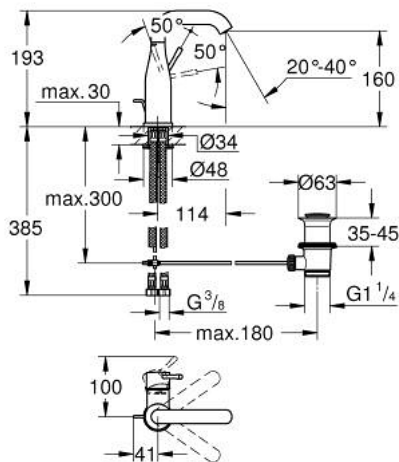

24 173 DC1 ESSENCE SINGLE-LEVER BASIN MIXER 1/2" M-SIZE

PRODUCT DESCRIPTION

- Colour: supersteel
- single hole installation
- metal lever
- GROHE SilkMove 28 mm ceramic cartridge
- with temperature limiter
- GROHE LongLife finish
- GROHE EcoJoy - Less water, perfect flow
- maximum flow rate (at 3 bar): 5 l/min
- GROHE AquaGuide adjustable mousseur
- GROHE FastFixation Plus installation system
- swivel spout with mousseur and stop limiter
- adjustable swivel area 0° / 150° / 360°
- pop-up waste set 1 1/4"
- flexible connection hoses
- min. recommended pressure 1.0 bar
- professional edition

24 173 DC1 ESSENCE SINGLE-LEVER BASIN MIXER 1/2" M-SIZE

SPARE PARTS, februar 2022 – now

- 1: Lever (Spare part-nr. 46919DC0)
 - 2: Cartridge (Spare part-nr. 46580000)
 - 3: screw ring (Spare part-nr. 48591000)
 - 4: Tubular spout (Spare part-nr. 13373DC0)
 - 4.1: Mousseur (Spare part-nr. 48270000)
 - 4.2: Sealing washer (Spare part-nr. 0128500M)
 - 4.3: Safety ring (Spare part-nr. 4826600M)
 - 5: Pop-up rod (Spare part-nr. 46739EN0)
 - 6: Escutcheon (Spare part-nr. 48603DC0)
 - 7: Shank mounting kit (Spare part-nr. 46645000)
 - 8: Waste set 1 1/4" (Spare part-nr. 28910DC0)
 - 8.1: Plug (Spare part-nr. 07182DC0)
 - 8.2: Eccentric rod (Spare part-nr. 07052000)
 - 9: Connection hose (Spare part-nr. 46255000)
 - 10: Mounting wrench (Spare part-nr. 19017000)*
 - 11: Eccentric rod (Spare part-nr. 07341000)*
- * Optional accessories