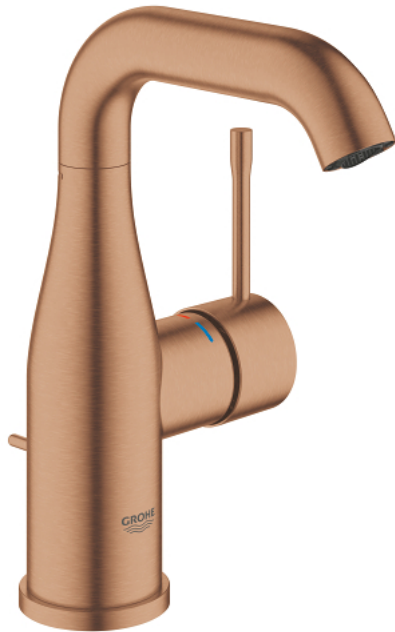

24 173 DL1 ESSENCE SINGLE-LEVER BASIN MIXER 1/2" M-SIZE

PRODUCT DESCRIPTION

- Colour: brushed warm sunset
- single hole installation
- metal lever
- GROHE SilkMove 28 mm ceramic cartridge
- with temperature limiter
- GROHE LongLife finish
- GROHE EcoJoy - Less water, perfect flow
- maximum flow rate (at 3 bar): 5 l/min
- GROHE AquaGuide adjustable mousseur
- GROHE FastFixation Plus installation system
- swivel spout with mousseur and stop limiter
- adjustable swivel area 0° / 150° / 360°
- pop-up waste set 1 1/4"
- flexible connection hoses
- min. recommended pressure 1.0 bar
- professional edition

24 173 DL1 ESSENCE SINGLE-LEVER BASIN MIXER 1/2" M-SIZE

SPARE PARTS, februar 2022 – now

- 1: Lever (Spare part-nr. 46919DL0)
 - 2: Cartridge (Spare part-nr. 46580000)
 - 3: screw ring (Spare part-nr. 48591000)
 - 4: Tubular spout (Spare part-nr. 13373DL0)
 - 4.1: Mousseur (Spare part-nr. 48270000)
 - 4.2: Sealing washer (Spare part-nr. 0128500M)
 - 4.3: Safety ring (Spare part-nr. 4826600M)
 - 5: lift rod (Spare part-nr. 46739DL0)
 - 6: Escutcheon (Spare part-nr. 48603DL0)
 - 7: Shank mounting kit (Spare part-nr. 46645000)
 - 8: Waste set 1 1/4" (Spare part-nr. 28910DL0)
 - 8.1: Plug (Spare part-nr. 07182DL0)
 - 8.2: Eccentric rod (Spare part-nr. 07052000)
 - 9: Connection hose (Spare part-nr. 46255000)
 - 10: Mounting wrench (Spare part-nr. 19017000)*
 - 11: Eccentric rod (Spare part-nr. 07341000)*
- * Optional accessories