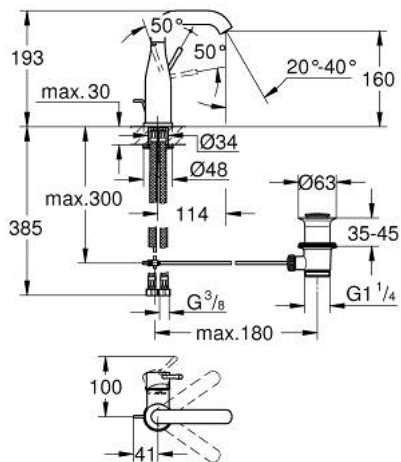

24 173 DL1 ESSENCE SINGLE-LEVER BASIN MIXER 1/2" M-SIZE

PRODUCT DESCRIPTION

- Colour: brushed warm sunset
- single hole installation
- metal lever
- GROHE SilkMove 28 mm ceramic cartridge
- with temperature limiter
- GROHE LongLife finish
- GROHE EcoJoy - Less water, perfect flow
- maximum flow rate (at 3 bar): 5 l/min
- GROHE AquaGuide adjustable mousseur
- GROHE FastFixation Plus installation system
- swivel spout with mousseur and stop limiter
- adjustable swivel area 0° / 150° / 360°
- pop-up waste set 1 1/4"
- flexible connection hoses
- min. recommended pressure 1.0 bar
- professional edition

24 173 DL1 ESSENCE SINGLE-LEVER BASIN MIXER 1/2" M-SIZE

SPARE PARTS, februar 2022 – now

- 1: Lever (Spare part-nr. 46919DL0)
 - 2: Cartridge (Spare part-nr. 46580000)
 - 3: screw ring (Spare part-nr. 48591000)
 - 4: Tubular spout (Spare part-nr. 13373DL0)
 - 4.1: Mousseur (Spare part-nr. 48270000)
 - 4.2: Sealing washer (Spare part-nr. 0128500M)
 - 4.3: Safety ring (Spare part-nr. 4826600M)
 - 5: lift rod (Spare part-nr. 46739DL0)
 - 6: Escutcheon (Spare part-nr. 48603DL0)
 - 7: Shank mounting kit (Spare part-nr. 46645000)
 - 8: Waste set 1 1/4" (Spare part-nr. 28910DL0)
 - 8.1: Plug (Spare part-nr. 07182DL0)
 - 8.2: Eccentric rod (Spare part-nr. 07052000)
 - 9: Connection hose (Spare part-nr. 46255000)
 - 10: Mounting wrench (Spare part-nr. 19017000)*
 - 11: Eccentric rod (Spare part-nr. 07341000)*
- * Optional accessories