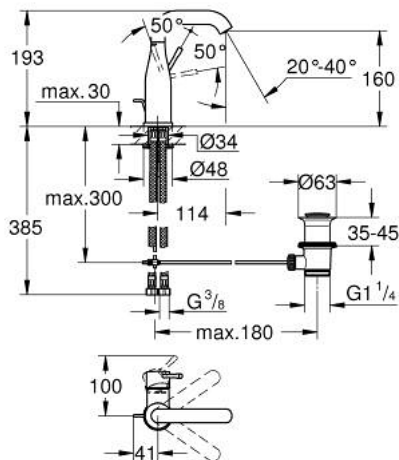

24 173 GL1 ESSENCE SINGLE-LEVER BASIN MIXER 1/2" M-SIZE

PRODUCT DESCRIPTION

- Colour: cool sunrise
- single hole installation
- metal lever
- GROHE SilkMove 28 mm ceramic cartridge
- with temperature limiter
- GROHE LongLife finish
- GROHE EcoJoy - Less water, perfect flow
- maximum flow rate (at 3 bar): 5 l/min
- GROHE AquaGuide adjustable mousseur
- GROHE FastFixation Plus installation system
- swivel spout with mousseur and stop limiter
- adjustable swivel area 0° / 150° / 360°
- pop-up waste set 1 1/4"
- flexible connection hoses
- min. recommended pressure 1.0 bar
- professional edition

24 173 GL1 **ESSENCE SINGLE-LEVER BASIN MIXER 1/2"**
M-SIZE

SPARE PARTS, februar 2022 – now

- 1: Lever (Spare part-nr. 46919GL0)
 - 2: Cartridge (Spare part-nr. 46580000)
 - 3: screw ring (Spare part-nr. 48591000)
 - 4: Tubular spout (Spare part-nr. 13373GL0)
 - 4.1: Mousseur (Spare part-nr. 48270000)
 - 4.2: Sealing washer (Spare part-nr. 0128500M)
 - 4.3: Safety ring (Spare part-nr. 4826600M)
 - 5: lift rod (Spare part-nr. 46739GL0)
 - 6: Escutcheon (Spare part-nr. 48603GL0)
 - 7: Shank mounting kit (Spare part-nr. 46645000)
 - 8: Waste set 1 1/4" (Spare part-nr. 28910GL0)
 - 8.1: Plug (Spare part-nr. 07182GL0)
 - 8.2: Eccentric rod (Spare part-nr. 07052000)
 - 9: Connection hose (Spare part-nr. 46255000)
 - 10: Mounting wrench (Spare part-nr. 19017000)*
 - 11: Eccentric rod (Spare part-nr. 07341000)*
- * Optional accessories