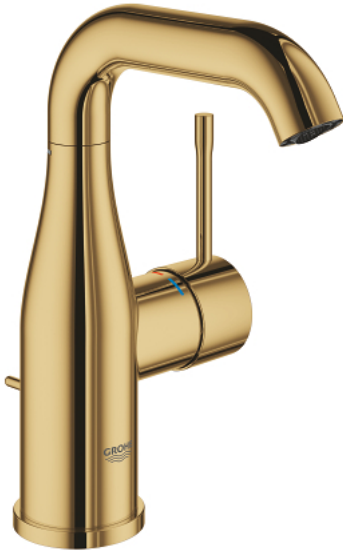

24 173 GL1 ESSENCE SINGLE-LEVER BASIN MIXER 1/2" M-SIZE

PRODUCT DESCRIPTION

- Colour: cool sunrise
- single hole installation
- metal lever
- GROHE SilkMove 28 mm ceramic cartridge
- with temperature limiter
- GROHE LongLife finish
- GROHE EcoJoy - Less water, perfect flow
- maximum flow rate (at 3 bar): 5 l/min
- GROHE AquaGuide adjustable mousseur
- GROHE FastFixation Plus installation system
- swivel spout with mousseur and stop limiter
- adjustable swivel area 0° / 150° / 360°
- pop-up waste set 1 1/4"
- flexible connection hoses
- min. recommended pressure 1.0 bar
- professional edition

24 173 GL1 **ESSENCE SINGLE-LEVER BASIN MIXER 1/2"**
M-SIZE

SPARE PARTS, februar 2022 – now

- 1: Lever (Spare part-nr. 46919GL0)
 - 2: Cartridge (Spare part-nr. 46580000)
 - 3: screw ring (Spare part-nr. 48591000)
 - 4: Tubular spout (Spare part-nr. 13373GL0)
 - 4.1: Mousseur (Spare part-nr. 48270000)
 - 4.2: Sealing washer (Spare part-nr. 0128500M)
 - 4.3: Safety ring (Spare part-nr. 4826600M)
 - 5: lift rod (Spare part-nr. 46739GL0)
 - 6: Escutcheon (Spare part-nr. 48603GL0)
 - 7: Shank mounting kit (Spare part-nr. 46645000)
 - 8: Waste set 1 1/4" (Spare part-nr. 28910GL0)
 - 8.1: Plug (Spare part-nr. 07182GL0)
 - 8.2: Eccentric rod (Spare part-nr. 07052000)
 - 9: Connection hose (Spare part-nr. 46255000)
 - 10: Mounting wrench (Spare part-nr. 19017000)*
 - 11: Eccentric rod (Spare part-nr. 07341000)*
- * Optional accessories