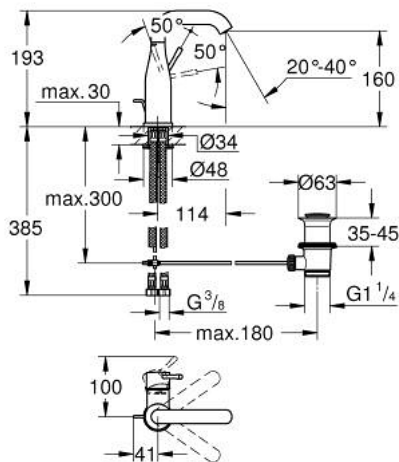

## 24 173 GN1 ESSENCE SINGLE-LEVER BASIN MIXER 1/2" M-SIZE

### PRODUCT DESCRIPTION

- Colour: brushed cool sunrise
- single hole installation
- metal lever
- GROHE SilkMove 28 mm ceramic cartridge
- with temperature limiter
- GROHE LongLife finish
- GROHE EcoJoy - Less water, perfect flow
- maximum flow rate (at 3 bar): 5 l/min
- GROHE AquaGuide adjustable mousseur
- GROHE FastFixation Plus installation system
- swivel spout with mousseur and stop limiter
- adjustable swivel area 0° / 150° / 360°
- pop-up waste set 1 1/4"
- flexible connection hoses
- min. recommended pressure 1.0 bar
- professional edition

### SPARE PARTS, februar 2022 – now

- 1: Lever (Spare part-nr. 46919GN0)
  - 2: Cartridge (Spare part-nr. 46580000)
  - 3: screw ring (Spare part-nr. 48591000)
  - 4: Tubular spout (Spare part-nr. 13373GN0)
  - 4.1: Mousseur (Spare part-nr. 48270000)
  - 4.2: Sealing washer (Spare part-nr. 0128500M)
  - 4.3: Safety ring (Spare part-nr. 4826600M)
  - 5: Pop-up rod (Spare part-nr. 46739GN0)
  - 6: Escutcheon (Spare part-nr. 48603GN0)
  - 7: Shank mounting kit (Spare part-nr. 46645000)
  - 8: Waste set 1 1/4" (Spare part-nr. 28910GN0)
  - 8.1: Plug (Spare part-nr. 07182GN0)
  - 8.2: Eccentric rod (Spare part-nr. 07052000)
  - 9: Connection hose (Spare part-nr. 46255000)
  - 10: Mounting wrench (Spare part-nr. 19017000)\*
  - 11: Eccentric rod (Spare part-nr. 07341000)\*
- \* Optional accessories