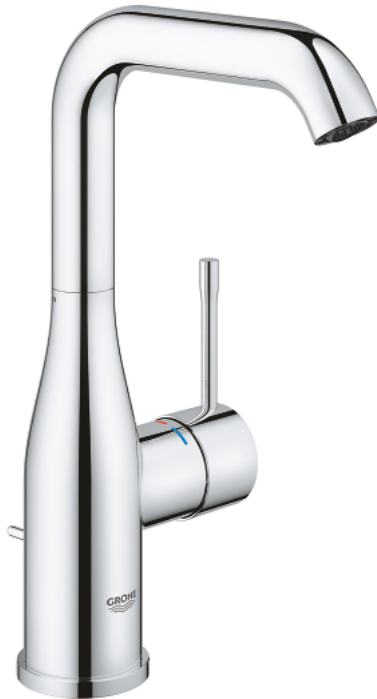

24 174 001 **ESSENCE SINGLE-LEVER BASIN MIXER 1/2"**
L-SIZE

PRODUCT DESCRIPTION

- Colour: chrome
- single hole installation
- metal lever
- GROHE SilkMove 28 mm ceramic cartridge
- with temperature limiter
- GROHE LongLife finish
- GROHE EcoJoy - Less water, perfect flow
- maximum flow rate (at 3 bar): 5 l/min
- GROHE AquaGuide adjustable mousseur
- GROHE FastFixation Plus installation system
- swivel spout with mousseur and stop limiter
- adjustable swivel area 0° / 150° / 360°
- pop-up waste set 1 1/4"
- flexible connection hoses
- min. recommended pressure 1.0 bar
- professional edition

24 174 001 ESSENCE SINGLE-LEVER BASIN MIXER 1/2" L-SIZE

SPARE PARTS, august 2020 – now

- 1: Lever (Spare part-nr. 46919000)
 - 2: Cartridge (Spare part-nr. 46580000)
 - 3: Tubular spout (Spare part-nr. 13374000)
 - 3.1: Mousseur (Spare part-nr. 48270000)
 - 3.2: Sealing washer (Spare part-nr. 0128500M)
 - 3.3: Safety ring (Spare part-nr. 4826600M)
 - 4: Pop-up rod (Spare part-nr. 46739000)
 - 5: Shank mounting kit (Spare part-nr. 46645000)
 - 6: Waste set 1 1/4" (Spare part-nr. 28910000)
 - 6.1: Plug (Spare part-nr. 07182000)
 - 6.2: Eccentric rod (Spare part-nr. 07052000)
 - 7: Connection hose (Spare part-nr. 46255000)
 - 8: Mounting wrench (Spare part-nr. 19017000)*
 - 9: Eccentric rod (Spare part-nr. 07341000)*
- * Optional accessories