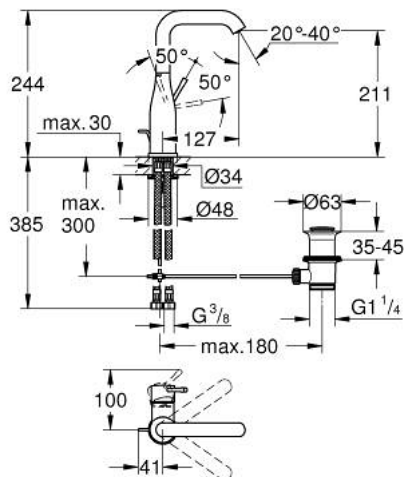

24 174 001 **ESSENCE SINGLE-LEVER BASIN MIXER 1/2"**
L-SIZE

PRODUCT DESCRIPTION

- Colour: chrome
- single hole installation
- metal lever
- GROHE SilkMove 28 mm ceramic cartridge
- with temperature limiter
- GROHE LongLife finish
- GROHE EcoJoy - Less water, perfect flow
- maximum flow rate (at 3 bar): 5 l/min
- GROHE AquaGuide adjustable mousseur
- GROHE FastFixation Plus installation system
- swivel spout with mousseur and stop limiter
- adjustable swivel area 0° / 150° / 360°
- pop-up waste set 1 1/4"
- flexible connection hoses
- min. recommended pressure 1.0 bar
- professional edition

24 174 001 ESSENCE SINGLE-LEVER BASIN MIXER 1/2" L-SIZE

SPARE PARTS, august 2020 – now

- 1: Lever (Spare part-nr. 46919000)
 - 2: Cartridge (Spare part-nr. 46580000)
 - 3: Tubular spout (Spare part-nr. 13374000)
 - 3.1: Mousseur (Spare part-nr. 48270000)
 - 3.2: Sealing washer (Spare part-nr. 0128500M)
 - 3.3: Safety ring (Spare part-nr. 4826600M)
 - 4: Pop-up rod (Spare part-nr. 46739000)
 - 5: Shank mounting kit (Spare part-nr. 46645000)
 - 6: Waste set 1 1/4" (Spare part-nr. 28910000)
 - 6.1: Plug (Spare part-nr. 07182000)
 - 6.2: Eccentric rod (Spare part-nr. 07052000)
 - 7: Connection hose (Spare part-nr. 46255000)
 - 8: Mounting wrench (Spare part-nr. 19017000)*
 - 9: Eccentric rod (Spare part-nr. 07341000)*
- * Optional accessories