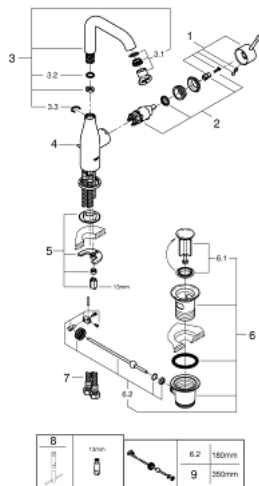

24 174 001 **ESSENCE SINGLE-LEVER BASIN MIXER 1/2"**
L-SIZE

PRODUCT DESCRIPTION

- Colour: chrome
- single hole installation
- metal lever
- GROHE SilkMove 28 mm ceramic cartridge
- with temperature limiter
- GROHE LongLife finish
- GROHE EcoJoy - Less water, perfect flow
- maximum flow rate (at 3 bar): 5 l/min
- GROHE AquaGuide adjustable mousseur
- GROHE FastFixation Plus installation system
- swivel spout with mousseur and stop limiter
- adjustable swivel area 0° / 150° / 360°
- pop-up waste set 1 1/4"
- flexible connection hoses
- min. recommended pressure 1.0 bar
- professional edition

24 174 001 ESSENCE SINGLE-LEVER BASIN MIXER 1/2" L-SIZE

SPARE PARTS, august 2020 – now

- 1: Lever (Spare part-nr. 46919000)
 - 2: Cartridge (Spare part-nr. 46580000)
 - 3: Tubular spout (Spare part-nr. 13374000)
 - 3.1: Mousseur (Spare part-nr. 48270000)
 - 3.2: Sealing washer (Spare part-nr. 0128500M)
 - 3.3: Safety ring (Spare part-nr. 4826600M)
 - 4: Pop-up rod (Spare part-nr. 46739000)
 - 5: Shank mounting kit (Spare part-nr. 46645000)
 - 6: Waste set 1 1/4" (Spare part-nr. 28910000)
 - 6.1: Plug (Spare part-nr. 07182000)
 - 6.2: Eccentric rod (Spare part-nr. 07052000)
 - 7: Connection hose (Spare part-nr. 46255000)
 - 8: Mounting wrench (Spare part-nr. 19017000)*
 - 9: Eccentric rod (Spare part-nr. 07341000)*
- * Optional accessories