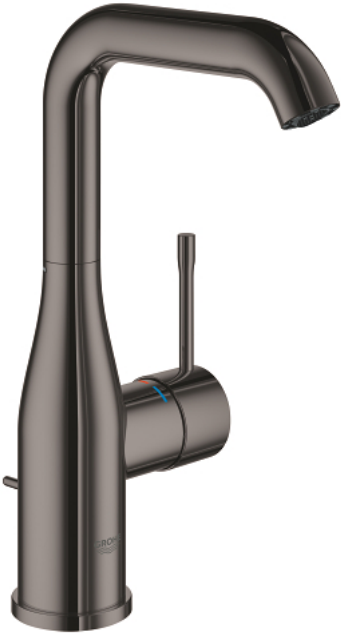

24 174 A01 ESSENCE SINGLE-LEVER BASIN MIXER 1/2" L-SIZE

PRODUCT DESCRIPTION

- Colour: hard graphite
- single hole installation
- metal lever
- GROHE SilkMove 28 mm ceramic cartridge
- with temperature limiter
- GROHE LongLife finish
- GROHE EcoJoy - Less water, perfect flow
- maximum flow rate (at 3 bar): 5 l/min
- GROHE AquaGuide adjustable mousseur
- GROHE FastFixation Plus installation system
- swivel spout with mousseur and stop limiter
- adjustable swivel area 0° / 150° / 360°
- pop-up waste set 1 1/4"
- flexible connection hoses
- min. recommended pressure 1.0 bar