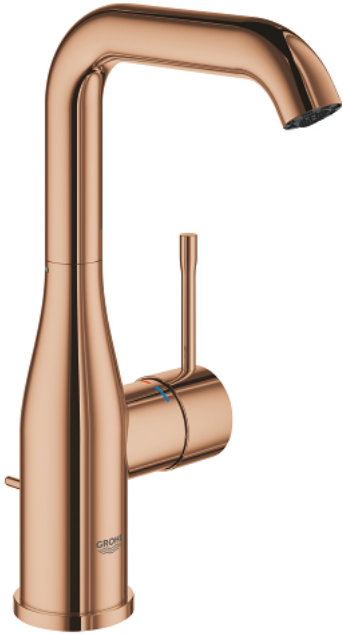

24 174 DA1 ESSENCE SINGLE-LEVER BASIN MIXER 1/2" L-SIZE

PRODUCT DESCRIPTION

- Colour: warm sunset
- single hole installation
- metal lever
- GROHE SilkMove 28 mm ceramic cartridge
- with temperature limiter
- GROHE LongLife finish
- GROHE EcoJoy - Less water, perfect flow
- maximum flow rate (at 3 bar): 5 l/min
- GROHE AquaGuide adjustable mousseur
- GROHE FastFixation Plus installation system
- swivel spout with mousseur and stop limiter
- adjustable swivel area 0° / 150° / 360°
- pop-up waste set 1 1/4"
- flexible connection hoses
- min. recommended pressure 1.0 bar