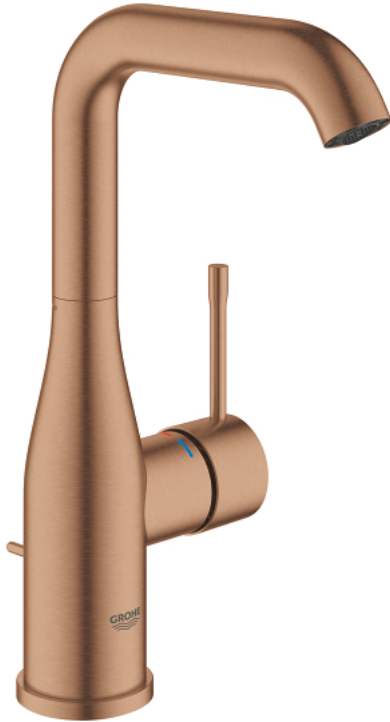

24 174 DL1 ESSENCE SINGLE-LEVER BASIN MIXER 1/2" L-SIZE

PRODUCT DESCRIPTION

- Colour: brushed warm sunset
- single hole installation
- metal lever
- GROHE SilkMove 28 mm ceramic cartridge
- with temperature limiter
- GROHE LongLife finish
- GROHE EcoJoy - Less water, perfect flow
- maximum flow rate (at 3 bar): 5 l/min
- GROHE AquaGuide adjustable mousseur
- GROHE FastFixation Plus installation system
- swivel spout with mousseur and stop limiter
- adjustable swivel area 0° / 150° / 360°
- pop-up waste set 1 1/4"
- flexible connection hoses
- min. recommended pressure 1.0 bar