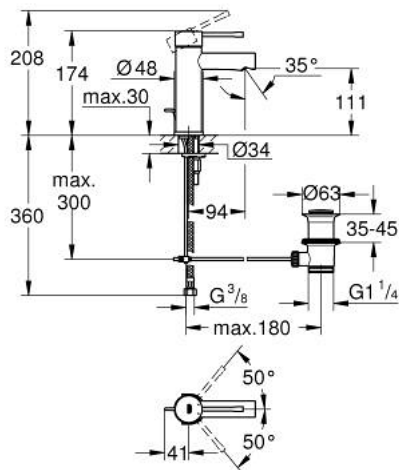

24 175 001 ESSENCE SINGLE-LEVER BASIN MIXER 1/2" S-SIZE

PRODUCT DESCRIPTION

- Colour: chrome
- single hole installation
- metal lever
- GROHE SilkMove 28 mm ceramic cartridge
- with temperature limiter
- GROHE LongLife finish
- GROHE EcoJoy - Less water, perfect flow
- maximum flow rate (at 3 bar): 5 l/min
- GROHE FastFixation Plus installation system
- pop-up waste set 1 1/4"
- flexible connection hoses
- min. recommended pressure 1.0 bar
- professional edition
- replaces Essence basin mixer 32 898 001

24 175 001 **ESSENCE SINGLE-LEVER BASIN MIXER 1/2"**
S-SIZE

SPARE PARTS, december 2021 – now

- 1: Lever (Spare part-nr. 46917000)
 - 2: Fitting ring (Spare part-nr. 46715000)
 - 3: Cartridge (Spare part-nr. 46580000)
 - 4: Pop-up rod (Spare part-nr. 46739000)
 - 5: Mousseur (Spare part-nr. 46765000)
 - 6: Escutcheon (Spare part-nr. 48603000)
 - 7: Shank mounting kit (Spare part-nr. 46645000)
 - 8: Waste set 1 1/4" (Spare part-nr. 28910000)
 - 8.1: Plug (Spare part-nr. 07182000)
 - 8.2: Eccentric rod (Spare part-nr. 07052000)
 - 9: Mounting wrench (Spare part-nr. 19017000)*
 - 10: Eccentric rod (Spare part-nr. 07341000)*
- * Optional accessories