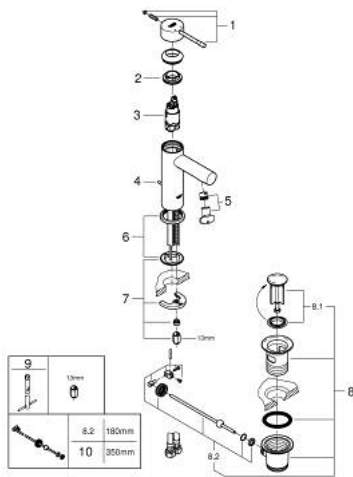

24 175 001 ESSENCE SINGLE-LEVER BASIN MIXER 1/2" S-SIZE

PRODUCT DESCRIPTION

- Colour: chrome
- single hole installation
- metal lever
- GROHE SilkMove 28 mm ceramic cartridge
- with temperature limiter
- GROHE LongLife finish
- GROHE EcoJoy - Less water, perfect flow
- maximum flow rate (at 3 bar): 5 l/min
- GROHE FastFixation Plus installation system
- pop-up waste set 1 1/4"
- flexible connection hoses
- min. recommended pressure 1.0 bar
- professional edition

24 175 001 **ESSENCE SINGLE-LEVER BASIN MIXER 1/2"**
S-SIZE

SPARE PARTS, december 2021 – now

- 1: Lever (Spare part-nr. 46917000)
 - 2: Fitting ring (Spare part-nr. 46715000)
 - 3: Cartridge (Spare part-nr. 46580000)
 - 4: Pop-up rod (Spare part-nr. 46739000)
 - 5: Mousseur (Spare part-nr. 46765000)
 - 6: Escutcheon (Spare part-nr. 48603000)
 - 7: Shank mounting kit (Spare part-nr. 46645000)
 - 8: Waste set 1 1/4" (Spare part-nr. 28910000)
 - 8.1: Plug (Spare part-nr. 07182000)
 - 8.2: Eccentric rod (Spare part-nr. 07052000)
 - 9: Mounting wrench (Spare part-nr. 19017000)*
 - 10: Eccentric rod (Spare part-nr. 07341000)*
- * Optional accessories