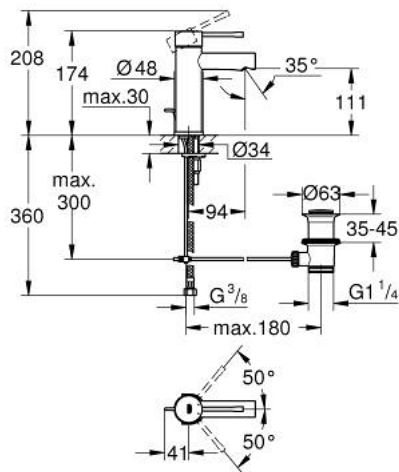

24 175 001 ESSENCE SINGLE-LEVER BASIN MIXER 1/2" S-SIZE

PRODUCT DESCRIPTION

- Colour: chrome
- single hole installation
- metal lever
- GROHE SilkMove 28 mm ceramic cartridge
- with temperature limiter
- GROHE LongLife finish
- GROHE EcoJoy - Less water, perfect flow
- maximum flow rate (at 3 bar): 5 l/min
- GROHE FastFixation Plus installation system
- pop-up waste set 1 1/4"
- flexible connection hoses
- min. recommended pressure 1.0 bar
- professional edition

24 175 001 **ESSENCE SINGLE-LEVER BASIN MIXER 1/2"**
S-SIZE

SPARE PARTS, december 2021 – now

- 1: Lever (Spare part-nr. 46917000)
 - 2: Fitting ring (Spare part-nr. 46715000)
 - 3: Cartridge (Spare part-nr. 46580000)
 - 4: Pop-up rod (Spare part-nr. 46739000)
 - 5: Mousseur (Spare part-nr. 46765000)
 - 6: Escutcheon (Spare part-nr. 48603000)
 - 7: Shank mounting kit (Spare part-nr. 46645000)
 - 8: Waste set 1 1/4" (Spare part-nr. 28910000)
 - 8.1: Plug (Spare part-nr. 07182000)
 - 8.2: Eccentric rod (Spare part-nr. 07052000)
 - 9: Mounting wrench (Spare part-nr. 19017000)*
 - 10: Eccentric rod (Spare part-nr. 07341000)*
- * Optional accessories