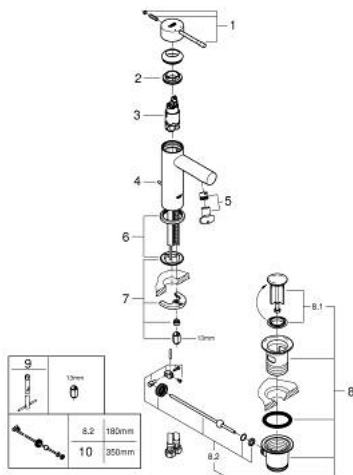

24 175 001 ESSENCE SINGLE-LEVER BASIN MIXER 1/2" S-SIZE

PRODUCT DESCRIPTION

- Colour: chrome
- single hole installation
- metal lever
- GROHE SilkMove 28 mm ceramic cartridge
- with temperature limiter
- GROHE LongLife finish
- GROHE EcoJoy - Less water, perfect flow
- maximum flow rate (at 3 bar): 5 l/min
- GROHE FastFixation Plus installation system
- pop-up waste set 1 1/4"
- flexible connection hoses
- min. recommended pressure 1.0 bar
- professional edition
- replaces Essence basin mixer 32 898 001

24 175 001 **ESSENCE SINGLE-LEVER BASIN MIXER 1/2"**
S-SIZE

SPARE PARTS, december 2021 – now

- 1: Lever (Spare part-nr. 46917000)
 - 2: Fitting ring (Spare part-nr. 46715000)
 - 3: Cartridge (Spare part-nr. 46580000)
 - 4: Pop-up rod (Spare part-nr. 46739000)
 - 5: Mousseur (Spare part-nr. 46765000)
 - 6: Escutcheon (Spare part-nr. 48603000)
 - 7: Shank mounting kit (Spare part-nr. 46645000)
 - 8: Waste set 1 1/4" (Spare part-nr. 28910000)
 - 8.1: Plug (Spare part-nr. 07182000)
 - 8.2: Eccentric rod (Spare part-nr. 07052000)
 - 9: Mounting wrench (Spare part-nr. 19017000)*
 - 10: Eccentric rod (Spare part-nr. 07341000)*
- * Optional accessories