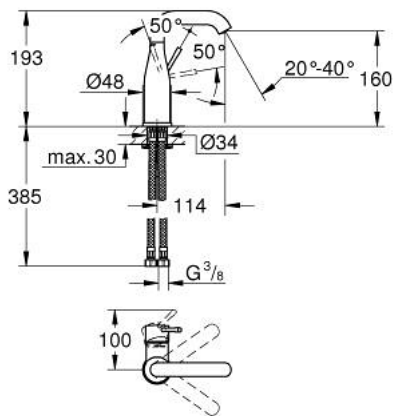

24 176 001 **ESSENCE SINGLE-LEVER BASIN MIXER 1/2"**  
**M-SIZE**

**PRODUCT DESCRIPTION**

- Colour: chrome
- single hole installation
- metal lever
- GROHE SilkMove 28 mm ceramic cartridge
- with temperature limiter
- GROHE LongLife finish
- GROHE EcoJoy - Less water, perfect flow
- maximum flow rate (at 3 bar): 5 l/min
- GROHE AquaGuide adjustable mousseur
- GROHE FastFixation Plus installation system
- swivel spout with mousseur and stop limiter
- adjustable swivel area 0° / 150° / 360°
- smooth body
- flexible connection hoses
- min. recommended pressure 1.0 bar
- professional edition

24 176 001 **ESSENCE SINGLE-LEVER BASIN MIXER 1/2"**  
**M-SIZE**

**SPARE PARTS**, februar 2022 – now

- 1: Lever (Spare part-nr. 46919000)
  - 2: Cartridge (Spare part-nr. 46580000)
  - 3: screw ring (Spare part-nr. 48591000)
  - 4: Tubular spout (Spare part-nr. 13373000)
  - 4.1: Mousseur (Spare part-nr. 48270000)
  - 4.2: Sealing washer (Spare part-nr. 0128500M)
  - 4.3: Safety ring (Spare part-nr. 4826600M)
  - 5: Escutcheon (Spare part-nr. 48603000)
  - 6: Shank mounting kit (Spare part-nr. 46645000)
  - 7: Connection hose (Spare part-nr. 46255000)
  - 8: Mounting wrench (Spare part-nr. 19017000)\*
  - 9: Waste set with push-open plug (Spare part-nr. 65807000)\*
- \* Optional accessories