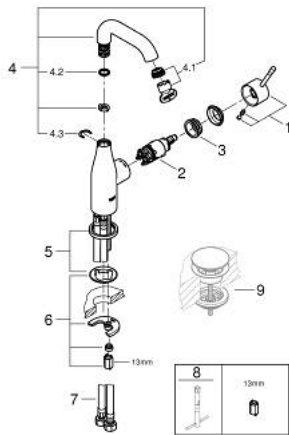

24 176 001 **ESSENCE SINGLE-LEVER BASIN MIXER 1/2"**  
**M-SIZE**

**PRODUCT DESCRIPTION**

- Colour: chrome
- single hole installation
- metal lever
- GROHE SilkMove 28 mm ceramic cartridge
- with temperature limiter
- GROHE LongLife finish
- GROHE EcoJoy - Less water, perfect flow
- maximum flow rate (at 3 bar): 5 l/min
- GROHE AquaGuide adjustable mousseur
- GROHE FastFixation Plus installation system
- swivel spout with mousseur and stop limiter
- adjustable swivel area 0° / 150° / 360°
- smooth body
- flexible connection hoses
- min. recommended pressure 1.0 bar
- professional edition

24 176 001 **ESSENCE SINGLE-LEVER BASIN MIXER 1/2"**  
**M-SIZE**

**SPARE PARTS**, februar 2022 – now

- 1: Lever (Spare part-nr. 46919000)
  - 2: Cartridge (Spare part-nr. 46580000)
  - 3: screw ring (Spare part-nr. 48591000)
  - 4: Tubular spout (Spare part-nr. 13373000)
  - 4.1: Mousseur (Spare part-nr. 48270000)
  - 4.2: Sealing washer (Spare part-nr. 0128500M)
  - 4.3: Safety ring (Spare part-nr. 4826600M)
  - 5: Escutcheon (Spare part-nr. 48603000)
  - 6: Shank mounting kit (Spare part-nr. 46645000)
  - 7: Connection hose (Spare part-nr. 46255000)
  - 8: Mounting wrench (Spare part-nr. 19017000)\*
  - 9: Waste set with push-open plug (Spare part-nr. 65807000)\*
- \* Optional accessories