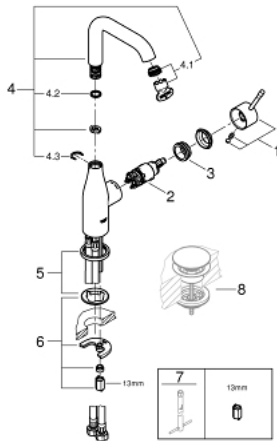

24 177 001 **ESSENCE SINGLE-LEVER BASIN MIXER 1/2"**
L-SIZE

PRODUCT DESCRIPTION

- Colour: chrome
- single hole installation
- metal lever
- GROHE SilkMove 28 mm ceramic cartridge
- with temperature limiter
- GROHE LongLife finish
- GROHE EcoJoy - Less water, perfect flow
- maximum flow rate (at 3 bar): 5 l/min
- GROHE AquaGuide adjustable mousseur
- GROHE FastFixation Plus installation system
- swivel spout with mousseur and stop limiter
- adjustable swivel area 0° / 150° / 360°
- smooth body
- flexible connection hoses
- min. recommended pressure 1.0 bar
- professional edition

24 177 001 **ESSENCE SINGLE-LEVER BASIN MIXER 1/2"**
L-SIZE

SPARE PARTS, februar 2022 – now

- 1: Lever (Spare part-nr. 46919000)
 - 2: Cartridge (Spare part-nr. 46580000)
 - 3: screw ring (Spare part-nr. 48591000)
 - 4: Tubular spout (Spare part-nr. 13374000)
 - 4.1: Mousseur (Spare part-nr. 48270000)
 - 4.2: Sealing washer (Spare part-nr. 0128500M)
 - 4.3: Safety ring (Spare part-nr. 4826600M)
 - 5: Escutcheon (Spare part-nr. 48603000)
 - 6: Shank mounting kit (Spare part-nr. 46645000)
 - 7: Mounting wrench (Spare part-nr. 19017000)*
 - 8: Waste set with push-open plug (Spare part-nr. 65807000)*
- * Optional accessories