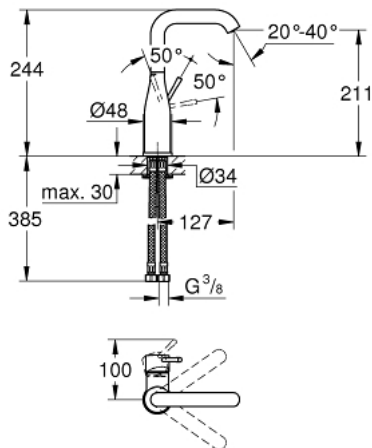

24 177 001 **ESSENCE SINGLE-LEVER BASIN MIXER 1/2"**
L-SIZE

PRODUCT DESCRIPTION

- Colour: chrome
- single hole installation
- metal lever
- GROHE SilkMove 28 mm ceramic cartridge
- with temperature limiter
- GROHE LongLife finish
- GROHE EcoJoy - Less water, perfect flow
- maximum flow rate (at 3 bar): 5 l/min
- GROHE AquaGuide adjustable mousseur
- GROHE FastFixation Plus installation system
- swivel spout with mousseur and stop limiter
- adjustable swivel area 0° / 150° / 360°
- smooth body
- flexible connection hoses
- min. recommended pressure 1.0 bar
- professional edition

24 177 001 **ESSENCE SINGLE-LEVER BASIN MIXER 1/2"**
L-SIZE

SPARE PARTS, februar 2022 – now

- 1: Lever (Spare part-nr. 46919000)
 - 2: Cartridge (Spare part-nr. 46580000)
 - 3: screw ring (Spare part-nr. 48591000)
 - 4: Tubular spout (Spare part-nr. 13374000)
 - 4.1: Mousseur (Spare part-nr. 48270000)
 - 4.2: Sealing washer (Spare part-nr. 0128500M)
 - 4.3: Safety ring (Spare part-nr. 4826600M)
 - 5: Escutcheon (Spare part-nr. 48603000)
 - 6: Shank mounting kit (Spare part-nr. 46645000)
 - 7: Mounting wrench (Spare part-nr. 19017000)*
 - 8: Waste set with push-open plug (Spare part-nr. 65807000)*
- * Optional accessories