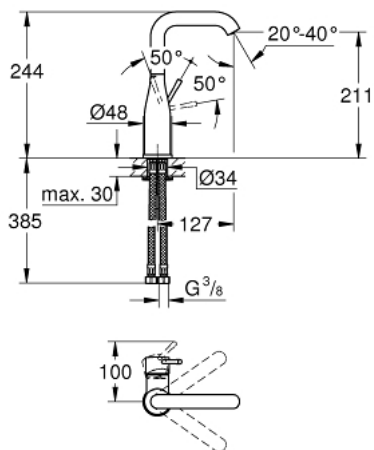

24 177 KF1 ESSENCE SINGLE-LEVER BASIN MIXER 1/2" L-SIZE

PRODUCT DESCRIPTION

- Colour: phantom black
- single hole installation
- metal lever
- GROHE SilkMove 28 mm ceramic cartridge
- with temperature limiter
- GROHE EcoJoy - Less water, perfect flow
- maximum flow rate (at 3 bar): 5 l/min
- GROHE AquaGuide adjustable mousseur
- GROHE FastFixation Plus installation system
- swivel spout with mousseur and stop limiter
- adjustable swivel area 0° / 150° / 360°
- smooth body
- flexible connection hoses
- min. recommended pressure 1.0 bar
- professional edition

24 177 KF1 **ESSENCE SINGLE-LEVER BASIN MIXER 1/2"**
L-SIZE

SPARE PARTS, marec 2022 – now

- 1: Lever (Spare part-nr. 46919KF0)
 - 2: Cartridge (Spare part-nr. 46580000)
 - 3: screw ring (Spare part-nr. 48591000)
 - 4: Tubular spout (Spare part-nr. 13374KF0)
 - 5: Escutcheon (Spare part-nr. 48603KF0)
 - 6: Shank mounting kit (Spare part-nr. 46645000)
 - 7: Mounting wrench (Spare part-nr. 19017000)*
 - 8: Waste set with push-open plug (Spare part-nr. 65807KF0)*
- * Optional accessories