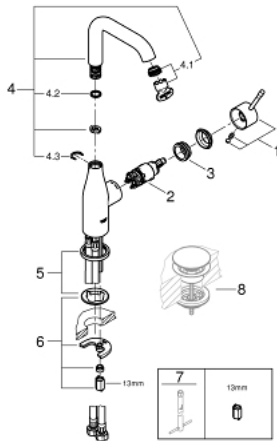

24 177 KF1 ESSENCE SINGLE-LEVER BASIN MIXER 1/2" L-SIZE

PRODUCT DESCRIPTION

- Colour: phantom black
- single hole installation
- metal lever
- GROHE SilkMove 28 mm ceramic cartridge
- with temperature limiter
- GROHE EcoJoy - Less water, perfect flow
- maximum flow rate (at 3 bar): 5 l/min
- GROHE AquaGuide adjustable mousseur
- GROHE FastFixation Plus installation system
- swivel spout with mousseur and stop limiter
- adjustable swivel area 0° / 150° / 360°
- smooth body
- flexible connection hoses
- min. recommended pressure 1.0 bar
- professional edition

24 177 KF1 **ESSENCE SINGLE-LEVER BASIN MIXER 1/2"**
L-SIZE

SPARE PARTS, marec 2022 – now

- 1: Lever (Spare part-nr. 46919KF0)
 - 2: Cartridge (Spare part-nr. 46580000)
 - 3: screw ring (Spare part-nr. 48591000)
 - 4: Tubular spout (Spare part-nr. 13374KF0)
 - 5: Escutcheon (Spare part-nr. 48603KF0)
 - 6: Shank mounting kit (Spare part-nr. 46645000)
 - 7: Mounting wrench (Spare part-nr. 19017000)*
 - 8: Waste set with push-open plug (Spare part-nr. 65807KF0)*
- * Optional accessories