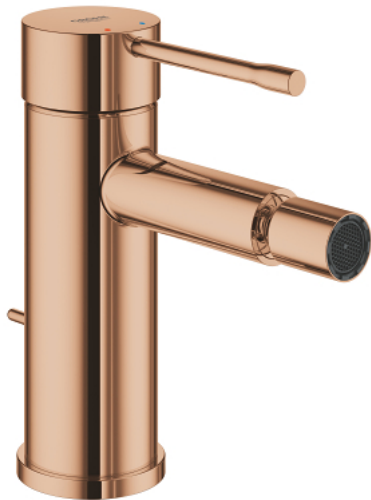

## 24 178 DA1 ESSENCE SINGLE-LEVER BIDET MIXER 1/2" S-SIZE

### PRODUCT DESCRIPTION

- Colour: warm sunset
- single hole installation
- metal lever
- GROHE SilkMove 28 mm ceramic cartridge
- with temperature limiter
- GROHE LongLife finish
- AquaCalibrator
- maximum flow rate (at 3 bar): 5 l/min
- FastFixation Plus installation system
- ball-joint mousseur
- pop-up waste set 1 1/4"
- flexible connection hoses
- min. recommended pressure 1.0 bar

### SPARE PARTS, februar 2022 – now

- 1: Lever (Spare part-nr. 46917DA0)
- 2: Fitting ring (Spare part-nr. 46715000)
- 3: Cartridge (Spare part-nr. 46580000)
- 4: lift rod (Spare part-nr. 46739DA0)
- 5: Mousseur (Spare part-nr. 13998000)
- 6: Escutcheon (Spare part-nr. 48603DA0)
- 7: Shank mounting kit (Spare part-nr. 46645000)
- 8: Waste set 1 1/4" (Spare part-nr. 28910DA0)
- 8.1: Plug (Spare part-nr. 07182DA0)
- 8.2: Eccentric rod (Spare part-nr. 07052000)
- 9: Mounting wrench (Spare part-nr. 19017000)\*
- 10: Eccentric rod (Spare part-nr. 07341000)\*