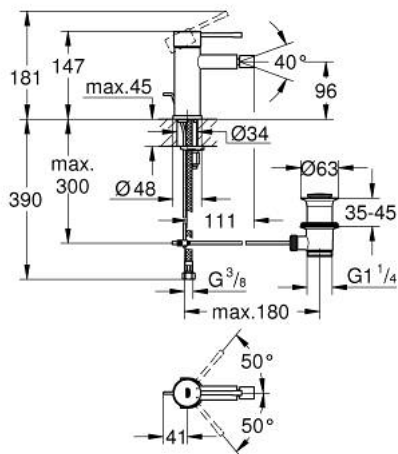

## 24 178 DA1 ESSENCE SINGLE-LEVER BIDET MIXER 1/2" S-SIZE

### PRODUCT DESCRIPTION

- Colour: warm sunset
- single hole installation
- metal lever
- GROHE SilkMove 28 mm ceramic cartridge
- with temperature limiter
- GROHE LongLife finish
- AquaCalibrator
- maximum flow rate (at 3 bar): 5 l/min
- FastFixation Plus installation system
- ball-joint mousseur
- pop-up waste set 1 1/4"
- flexible connection hoses
- min. recommended pressure 1.0 bar

### SPARE PARTS, februar 2022 – now

- 1: Lever (Spare part-nr. 46917DA0)
- 2: Fitting ring (Spare part-nr. 46715000)
- 3: Cartridge (Spare part-nr. 46580000)
- 4: lift rod (Spare part-nr. 46739DA0)
- 5: Mousseur (Spare part-nr. 13998000)
- 6: Escutcheon (Spare part-nr. 48603DA0)
- 7: Shank mounting kit (Spare part-nr. 46645000)
- 8: Waste set 1 1/4" (Spare part-nr. 28910DA0)
- 8.1: Plug (Spare part-nr. 07182DA0)
- 8.2: Eccentric rod (Spare part-nr. 07052000)
- 9: Mounting wrench (Spare part-nr. 19017000)\*
- 10: Eccentric rod (Spare part-nr. 07341000)\*