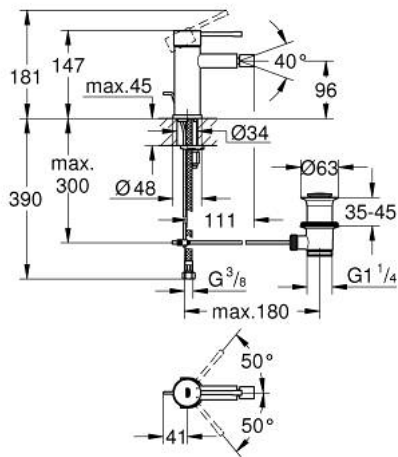

24 178 DC1 ESSENCE SINGLE-LEVER BIDET MIXER 1/2" S-SIZE

PRODUCT DESCRIPTION

- Colour: supersteel
- single hole installation
- metal lever
- GROHE SilkMove 28 mm ceramic cartridge
- with temperature limiter
- GROHE LongLife finish
- AquaCalibrator
- maximum flow rate (at 3 bar): 5 l/min
- FastFixation Plus installation system
- ball-joint mousseur
- pop-up waste set 1 1/4"
- flexible connection hoses
- min. recommended pressure 1.0 bar

24 178 DC1 ESSENCE SINGLE-LEVER BIDET MIXER 1/2" S-SIZE

SPARE PARTS, februar 2022 – now

- 1: Lever (Spare part-nr. 46917DC0)
- 2: Fitting ring (Spare part-nr. 46715000)
- 3: Cartridge (Spare part-nr. 46580000)
- 4: Pop-up rod (Spare part-nr. 46739EN0)
- 5: Mousseur (Spare part-nr. 13998000)
- 6: Escutcheon (Spare part-nr. 48603DC0)
- 7: Shank mounting kit (Spare part-nr. 46645000)
- 8: Waste set 1 1/4" (Spare part-nr. 28910DC0)
- 8.1: Plug (Spare part-nr. 07182DC0)
- 8.2: Eccentric rod (Spare part-nr. 07052000)
- 9: Mounting wrench (Spare part-nr. 19017000)*
- 10: Eccentric rod (Spare part-nr. 07341000)*