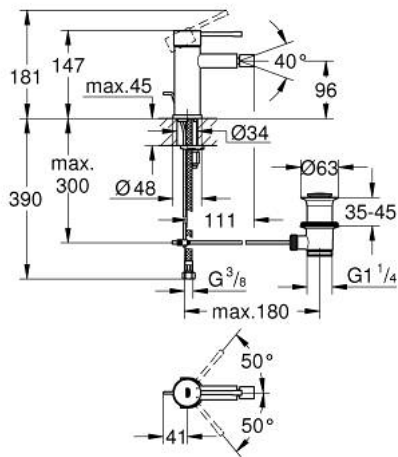

24 178 DL1 ESSENCE SINGLE-LEVER BIDET MIXER 1/2" S-SIZE

PRODUCT DESCRIPTION

- Colour: brushed warm sunset
- single hole installation
- metal lever
- GROHE SilkMove 28 mm ceramic cartridge
- with temperature limiter
- GROHE LongLife finish
- AquaCalibrator
- maximum flow rate (at 3 bar): 5 l/min
- FastFixation Plus installation system
- ball-joint mousseur
- pop-up waste set 1 1/4"
- flexible connection hoses
- min. recommended pressure 1.0 bar

24 178 DL1 ESSENCE SINGLE-LEVER BIDET MIXER 1/2" S-SIZE

SPARE PARTS, februar 2022 – now

- 1: Lever (Spare part-nr. 46917DL0)
- 2: Fitting ring (Spare part-nr. 46715000)
- 3: Cartridge (Spare part-nr. 46580000)
- 4: lift rod (Spare part-nr. 46739DL0)
- 5: Mousseur (Spare part-nr. 13998000)
- 6: Escutcheon (Spare part-nr. 48603DL0)
- 7: Shank mounting kit (Spare part-nr. 46645000)
- 8: Waste set 1 1/4" (Spare part-nr. 28910DL0)
- 8.1: Plug (Spare part-nr. 07182DL0)
- 8.2: Eccentric rod (Spare part-nr. 07052000)
- 9: Mounting wrench (Spare part-nr. 19017000)*
- 10: Eccentric rod (Spare part-nr. 07341000)*