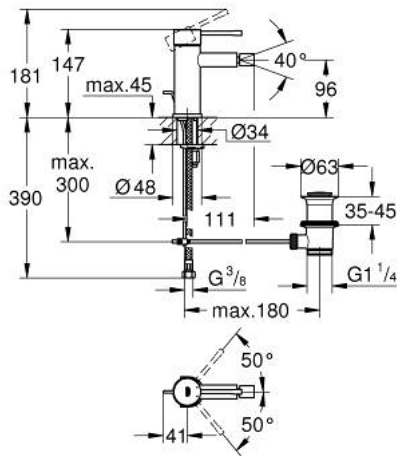

## 24 178 GL1 ESSENCE SINGLE-LEVER BIDET MIXER 1/2" S-SIZE

### PRODUCT DESCRIPTION

- Colour: cool sunrise
- single hole installation
- metal lever
- GROHE SilkMove 28 mm ceramic cartridge
- with temperature limiter
- GROHE LongLife finish
- AquaCalibrator
- maximum flow rate (at 3 bar): 5 l/min
- FastFixation Plus installation system
- ball-joint mousseur
- pop-up waste set 1 1/4"
- flexible connection hoses
- min. recommended pressure 1.0 bar

### SPARE PARTS, februar 2022 – now

- 1: Lever (Spare part-nr. 46917GL0)
- 2: Fitting ring (Spare part-nr. 46715000)
- 3: Cartridge (Spare part-nr. 46580000)
- 4: lift rod (Spare part-nr. 46739GL0)
- 5: Mousseur (Spare part-nr. 13998000)
- 6: Escutcheon (Spare part-nr. 48603GL0)
- 7: Shank mounting kit (Spare part-nr. 46645000)
- 8: Waste set 1 1/4" (Spare part-nr. 28910GL0)
- 8.1: Plug (Spare part-nr. 07182GL0)
- 8.2: Eccentric rod (Spare part-nr. 07052000)
- 9: Mounting wrench (Spare part-nr. 19017000)\*
- 10: Eccentric rod (Spare part-nr. 07341000)\*