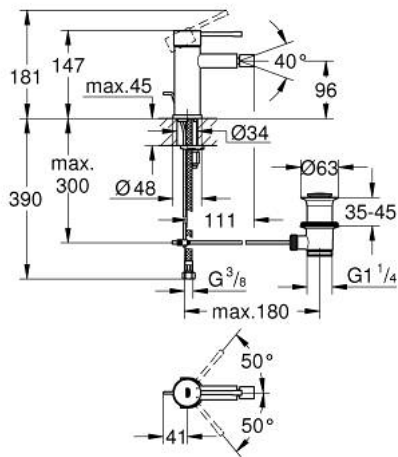

24 178 GN1 ESSENCE SINGLE-LEVER BIDET MIXER 1/2" S-SIZE

PRODUCT DESCRIPTION

- Colour: brushed cool sunrise
- single hole installation
- metal lever
- GROHE SilkMove 28 mm ceramic cartridge
- with temperature limiter
- GROHE LongLife finish
- AquaCalibrator
- maximum flow rate (at 3 bar): 5 l/min
- FastFixation Plus installation system
- ball-joint mousseur
- pop-up waste set 1 1/4"
- flexible connection hoses
- min. recommended pressure 1.0 bar

24 178 GN1 ESSENCE SINGLE-LEVER BIDET MIXER 1/2" S-SIZE

SPARE PARTS, februar 2022 – now

- 1: Lever (Spare part-nr. 46917GN0)
- 2: Fitting ring (Spare part-nr. 46715000)
- 3: Cartridge (Spare part-nr. 46580000)
- 4: Pop-up rod (Spare part-nr. 46739GN0)
- 5: Mousseur (Spare part-nr. 13998000)
- 6: Escutcheon (Spare part-nr. 48603GN0)
- 7: Shank mounting kit (Spare part-nr. 46645000)
- 8: Waste set 1 1/4" (Spare part-nr. 28910GN0)
- 8.1: Plug (Spare part-nr. 07182GN0)
- 8.2: Eccentric rod (Spare part-nr. 07052000)
- 9: Mounting wrench (Spare part-nr. 19017000)*
- 10: Eccentric rod (Spare part-nr. 07341000)*