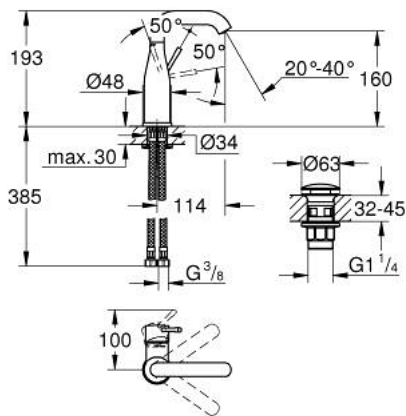

24 181 001 **ESSENCE SINGLE-LEVER BASIN MIXER 1/2"**
M-SIZE

PRODUCT DESCRIPTION

- Colour: chrome
- single hole installation
- metal lever
- GROHE SilkMove 28 mm ceramic cartridge
- with temperature limiter
- GROHE LongLife finish
- GROHE EcoJoy - Less water, perfect flow
- maximum flow rate (at 3 bar): 5 l/min
- GROHE AquaGuide adjustable mousseur
- GROHE FastFixation Plus installation system
- swivel spout with mousseur and stop limiter
- adjustable swivel area 0° / 150° / 360°
- smooth body
- waste set with push-open plug
- flexible connection hoses
- min. recommended pressure 1.0 bar
- professional edition

24 181 001 **ESSENCE SINGLE-LEVER BASIN MIXER 1/2"**
M-SIZE

SPARE PARTS, december 2021 – now

- 1: Lever (Spare part-nr. 46919000)
- 2: Cartridge (Spare part-nr. 46580000)
- 3: screw ring (Spare part-nr. 48591000)
- 4: Tubular spout (Spare part-nr. 13373000)
- 4.1: Mousseur (Spare part-nr. 48270000)
- 4.2: Sealing washer (Spare part-nr. 0128500M)
- 4.3: Safety ring (Spare part-nr. 4826600M)
- 5: Escutcheon (Spare part-nr. 48603000)
- 6: Shank mounting kit (Spare part-nr. 46645000)
- 7: Connection hose (Spare part-nr. 46255000)
- 8: Waste set with push-open plug (Spare part-nr. 65807000)
- 9: Mounting wrench (Spare part-nr. 19017000)*