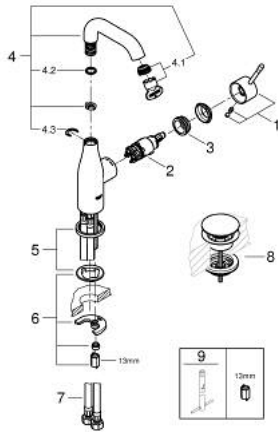

24 181 001 **ESSENCE SINGLE-LEVER BASIN MIXER 1/2"**
M-SIZE

PRODUCT DESCRIPTION

- Colour: chrome
- single hole installation
- metal lever
- GROHE SilkMove 28 mm ceramic cartridge
- with temperature limiter
- GROHE LongLife finish
- GROHE EcoJoy - Less water, perfect flow
- maximum flow rate (at 3 bar): 5 l/min
- GROHE AquaGuide adjustable mousseur
- GROHE FastFixation Plus installation system
- swivel spout with mousseur and stop limiter
- adjustable swivel area 0° / 150° / 360°
- smooth body
- waste set with push-open plug
- flexible connection hoses
- min. recommended pressure 1.0 bar
- professional edition

24 181 001 **ESSENCE SINGLE-LEVER BASIN MIXER 1/2"**
M-SIZE

SPARE PARTS, december 2021 – now

- 1: Lever (Spare part-nr. 46919000)
- 2: Cartridge (Spare part-nr. 46580000)
- 3: screw ring (Spare part-nr. 48591000)
- 4: Tubular spout (Spare part-nr. 13373000)
- 4.1: Mousseur (Spare part-nr. 48270000)
- 4.2: Sealing washer (Spare part-nr. 0128500M)
- 4.3: Safety ring (Spare part-nr. 4826600M)
- 5: Escutcheon (Spare part-nr. 48603000)
- 6: Shank mounting kit (Spare part-nr. 46645000)
- 7: Connection hose (Spare part-nr. 46255000)
- 8: Waste set with push-open plug (Spare part-nr. 65807000)
- 9: Mounting wrench (Spare part-nr. 19017000)*