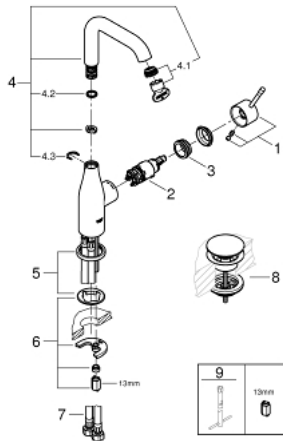

24 182 001 ESSENCE SINGLE-LEVER BASIN MIXER 1/2" L-SIZE

PRODUCT DESCRIPTION

- Colour: chrome
- single hole installation
- metal lever
- GROHE SilkMove 28 mm ceramic cartridge
- with temperature limiter
- GROHE LongLife finish
- GROHE EcoJoy - Less water, perfect flow
- maximum flow rate (at 3 bar): 5 l/min
- GROHE AquaGuide adjustable mousseur
- GROHE FastFixation Plus installation system
- swivel spout with mousseur and stop limiter
- adjustable swivel area 0° / 150° / 360°
- smooth body
- waste set with push-open plug
- flexible connection hoses
- min. recommended pressure 1.0 bar
- professional edition

24 182 001 **ESSENCE SINGLE-LEVER BASIN MIXER 1/2"**
L-SIZE

SPARE PARTS, december 2021 – now

- 1: Lever (Spare part-nr. 46919000)
 - 2: Cartridge (Spare part-nr. 46580000)
 - 3: screw ring (Spare part-nr. 48591000)
 - 4: Tubular spout (Spare part-nr. 13374000)
 - 4.1: Mousseur (Spare part-nr. 48270000)
 - 4.2: Sealing washer (Spare part-nr. 0128500M)
 - 4.3: Safety ring (Spare part-nr. 4826600M)
 - 5: Escutcheon (Spare part-nr. 48603000)
 - 6: Shank mounting kit (Spare part-nr. 46645000)
 - 7: Connection hose (Spare part-nr. 46255000)
 - 8: Waste set with push-open plug (Spare part-nr. 65807000)
 - 9: Mounting wrench (Spare part-nr. 19017000)*
- * Optional accessories