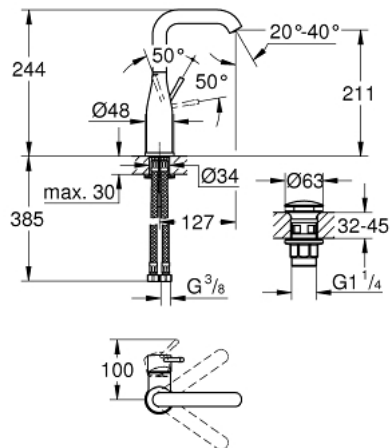

24 182 001 ESSENCE SINGLE-LEVER BASIN MIXER 1/2" L-SIZE

PRODUCT DESCRIPTION

- Colour: chrome
- single hole installation
- metal lever
- GROHE SilkMove 28 mm ceramic cartridge
- with temperature limiter
- GROHE LongLife finish
- GROHE EcoJoy - Less water, perfect flow
- maximum flow rate (at 3 bar): 5 l/min
- GROHE AquaGuide adjustable mousseur
- GROHE FastFixation Plus installation system
- swivel spout with mousseur and stop limiter
- adjustable swivel area 0° / 150° / 360°
- smooth body
- waste set with push-open plug
- flexible connection hoses
- min. recommended pressure 1.0 bar
- professional edition

24 182 001 **ESSENCE SINGLE-LEVER BASIN MIXER 1/2"**
L-SIZE

SPARE PARTS, december 2021 – now

- 1: Lever (Spare part-nr. 46919000)
 - 2: Cartridge (Spare part-nr. 46580000)
 - 3: screw ring (Spare part-nr. 48591000)
 - 4: Tubular spout (Spare part-nr. 13374000)
 - 4.1: Mousseur (Spare part-nr. 48270000)
 - 4.2: Sealing washer (Spare part-nr. 0128500M)
 - 4.3: Safety ring (Spare part-nr. 4826600M)
 - 5: Escutcheon (Spare part-nr. 48603000)
 - 6: Shank mounting kit (Spare part-nr. 46645000)
 - 7: Connection hose (Spare part-nr. 46255000)
 - 8: Waste set with push-open plug (Spare part-nr. 65807000)
 - 9: Mounting wrench (Spare part-nr. 19017000)*
- * Optional accessories