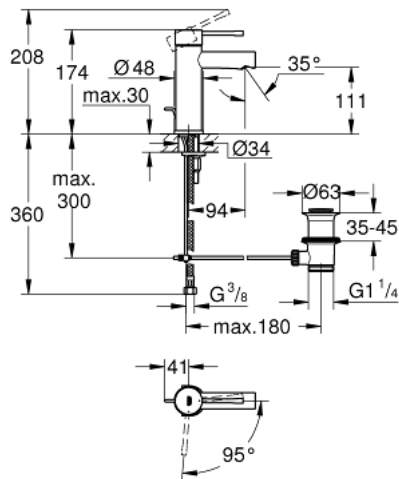

24 183 001 ESSENCE SINGLE-LEVER BASIN MIXER 1/2" S-SIZE

PRODUCT DESCRIPTION

- Colour: chrome
- single hole installation
- metal lever
- GROHE SilkMove 28 mm ceramic cartridge
- EcoMode - cold water flow in mid-lever position saves energy
- with temperature limiter
- GROHE LongLife finish
- GROHE EcoJoy - Less water, perfect flow
- maximum flow rate (at 3 bar): 5 l/min
- GROHE FastFixation Plus installation system
- pop-up waste set 1 1/4"
- flexible connection hoses
- min. recommended pressure 1.0 bar
- professional edition

24 183 001 **ESSENCE SINGLE-LEVER BASIN MIXER 1/2"**
S-SIZE

SPARE PARTS, november 2021 – now

- 1: Lever (Spare part-nr. 46918000)
- 2: Fitting ring (Spare part-nr. 46715000)
- 3: Cartridge (Spare part-nr. 46580000)
- 4: Pop-up rod (Spare part-nr. 46739000)
- 5: Mousseur (Spare part-nr. 46765000)
- 6: Escutcheon (Spare part-nr. 48603000)
- 7: Shank mounting kit (Spare part-nr. 46645000)
- 8: Waste set 1 1/4" (Spare part-nr. 28910000)
- 8.1: Plug (Spare part-nr. 07182000)
- 8.2: Eccentric rod (Spare part-nr. 07052000)
- 9: Mounting wrench (Spare part-nr. 19017000)*
- 10: Eccentric rod (Spare part-nr. 07341000)*