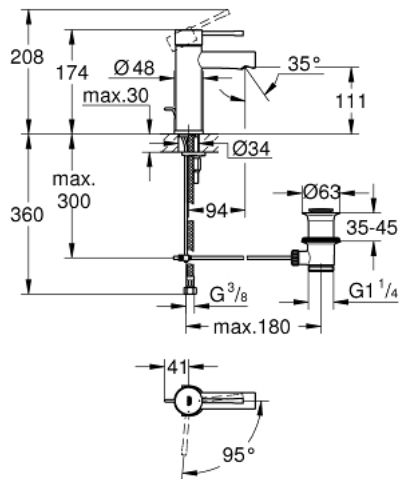

24 183 001 **ESSENCE SINGLE-LEVER BASIN MIXER 1/2"**
S-SIZE

PRODUCT DESCRIPTION

- Colour: chrome
- single hole installation
- metal lever
- GROHE SilkMove 28 mm ceramic cartridge
- OpenCold - cold water flow in mid-lever position
- with temperature limiter
- GROHE LongLife finish
- AquaCalibrator
- maximum flow rate (at 3 bar): 5 l/min
- FastFixation Plus installation system
- pop-up waste set 1 1/4"
- flexible connection hoses
- min. recommended pressure 1.0 bar
- professional edition

24 183 001 **ESSENCE SINGLE-LEVER BASIN MIXER 1/2"**
S-SIZE

SPARE PARTS, november 2021 – now

- 1: Lever (Spare part-nr. 46918000)
- 2: Fitting ring (Spare part-nr. 46715000)
- 3: Cartridge (Spare part-nr. 46580000)
- 4: Pop-up rod (Spare part-nr. 46739000)
- 5: Mousseur (Spare part-nr. 46765000)
- 6: Escutcheon (Spare part-nr. 48603000)
- 7: Shank mounting kit (Spare part-nr. 46645000)
- 8: Waste set 1 1/4" (Spare part-nr. 28910000)
- 8.1: Plug (Spare part-nr. 07182000)
- 8.2: Eccentric rod (Spare part-nr. 07052000)
- 9: Mounting wrench (Spare part-nr. 19017000)*
- 10: Eccentric rod (Spare part-nr. 07341000)*