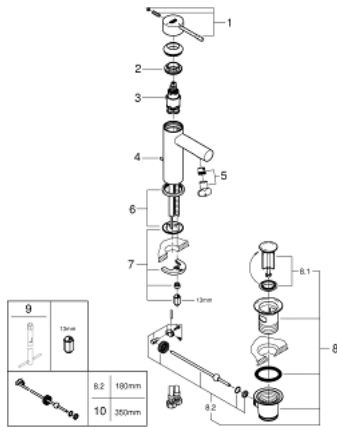

24 183 001 ESSENCE SINGLE-LEVER BASIN MIXER 1/2" S-SIZE

PRODUCT DESCRIPTION

- Colour: chrome
- single hole installation
- metal lever
- GROHE SilkMove 28 mm ceramic cartridge
- EcoMode - cold water flow in mid-lever position saves energy
- with temperature limiter
- GROHE LongLife finish
- GROHE EcoJoy - Less water, perfect flow
- maximum flow rate (at 3 bar): 5 l/min
- GROHE FastFixation Plus installation system
- pop-up waste set 1 1/4"
- flexible connection hoses
- min. recommended pressure 1.0 bar
- professional edition

24 183 001 **ESSENCE SINGLE-LEVER BASIN MIXER 1/2"**
S-SIZE

SPARE PARTS, november 2021 – now

- 1: Lever (Spare part-nr. 46918000)
- 2: Fitting ring (Spare part-nr. 46715000)
- 3: Cartridge (Spare part-nr. 46580000)
- 4: Pop-up rod (Spare part-nr. 46739000)
- 5: Mousseur (Spare part-nr. 46765000)
- 6: Escutcheon (Spare part-nr. 48603000)
- 7: Shank mounting kit (Spare part-nr. 46645000)
- 8: Waste set 1 1/4" (Spare part-nr. 28910000)
- 8.1: Plug (Spare part-nr. 07182000)
- 8.2: Eccentric rod (Spare part-nr. 07052000)
- 9: Mounting wrench (Spare part-nr. 19017000)*
- 10: Eccentric rod (Spare part-nr. 07341000)*