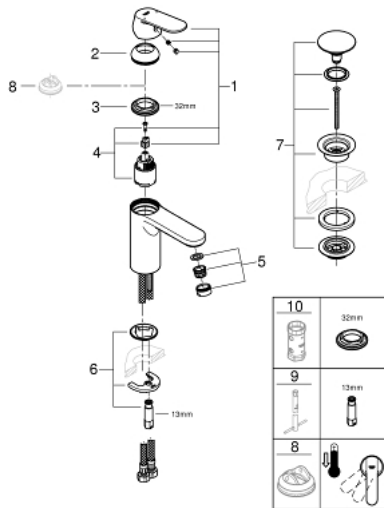

## 24 185 KF0 GET SINGLE-LEVER BASIN MIXER 1/2" M-SIZE

### PRODUCT DESCRIPTION

- Colour: phantom black
- single hole installation
- metal lever
- GROHE SilkMove 35 mm ceramic cartridge
- adjustable flow rate limiter
- GROHE LongLife finish
- mousseur 5.7 l/min
- GROHE FastFixation rapid installation system
- smooth body with push-open waste set 1 1/4"
- flexible connection hoses
- min. recommended pressure 1.0 bar
- optional temperature limiter ref. no. 46 375
- GROHE QuickTool included

24 185 KF0 **GET SINGLE-LEVER BASIN MIXER 1/2"**  
**M-SIZE**

**SPARE PARTS**, september 2020 – now

- 1: Lever (Spare part-nr. 46681KF0)
- 2: cap (Spare part-nr. 46492KF0)
- 3: Screw coupling (Spare part-nr. 46460000)
- 4: Cartridge (Spare part-nr. 46374000)
- 5: flow control (Spare part-nr. 48159KF0)
- 6: Shank mounting kit (Spare part-nr. 46671000)
- 7: Waste set with push-open plug (Spare part-nr. 65807KF0)
- 8: Socket spanner (Spare part-nr. 19332000)\*
- 9: Mounting wrench (Spare part-nr. 19017000)\*
- 10: Temperature limiter (Spare part-nr. 46375000)\*