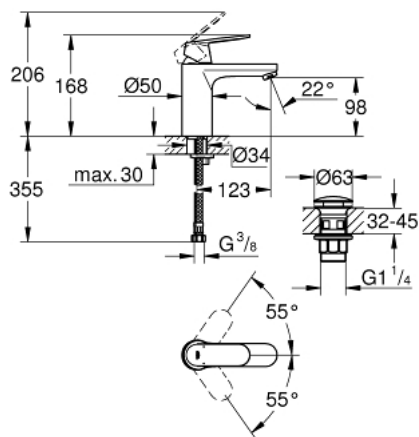

## 24 185 KF0 GET SINGLE-LEVER BASIN MIXER 1/2" M-SIZE

### PRODUCT DESCRIPTION

- Colour: phantom black
- single hole installation
- metal lever
- GROHE SilkMove 35 mm ceramic cartridge
- adjustable flow rate limiter
- GROHE LongLife finish
- mousseur 5.7 l/min
- GROHE FastFixation rapid installation system
- smooth body with push-open waste set 1 1/4"
- flexible connection hoses
- min. recommended pressure 1.0 bar
- optional temperature limiter ref. no. 46 375
- GROHE QuickTool included

24 185 KF0 **GET SINGLE-LEVER BASIN MIXER 1/2"**  
**M-SIZE**

**SPARE PARTS**, september 2020 – now

- 1: Lever (Spare part-nr. 46681KF0)
- 2: cap (Spare part-nr. 46492KF0)
- 3: Screw coupling (Spare part-nr. 46460000)
- 4: Cartridge (Spare part-nr. 46374000)
- 5: flow control (Spare part-nr. 48159KF0)
- 6: Shank mounting kit (Spare part-nr. 46671000)
- 7: Waste set with push-open plug (Spare part-nr. 65807KF0)
- 8: Socket spanner (Spare part-nr. 19332000)\*
- 9: Mounting wrench (Spare part-nr. 19017000)\*
- 10: Temperature limiter (Spare part-nr. 46375000)\*