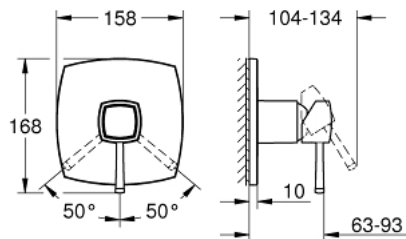

24 259 000 GRANDERA SINGLE-LEVER SHOWER MIXER

PRODUCT DESCRIPTION

- Colour: chrome
- trim set for GROHE Rapido SmartBox (35 600/35 604)
- GROHE SilkMove 46 mm ceramic cartridge
- GROHE LongLife finish
- GROHE FastFixation escutcheon with covered shaft sealing and covered fixing
- metal escutcheon, retroactively 6° adjustable
- metal lever
- without roughing-in set 35 600/35 604 (please order separately)
- flow performance: outlet B or C = 30 l/min

24 259 000 GRANDERA SINGLE-LEVER SHOWER MIXER

SPARE PARTS, oktober 2021 – now

- 1: Lever (Spare part-nr. 46833000)
 - 2: Escutcheon (Spare part-nr. 48611000)
 - 3: Mounting plate (Spare part-nr. 48441000)
 - 4: Cap (Spare part-nr. 48455000)
 - 5: Cartridge (Spare part-nr. 46048000)
 - 6: Seal (Spare part-nr. 48360000)
 - 7: Temperature limiter (Spare part-nr. 46375000)*
 - 8: Universal extension set single-lever mixers, 25 mm (Spare part-nr. 14056000)*
 - 9: Universal extension set single-lever mixers, 50 mm (Spare part-nr. 14057000)*
- * Optional accessories