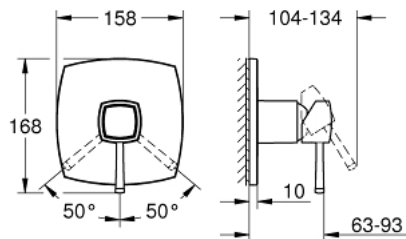

24 259 IG0 GRANDERA SINGLE-LEVER SHOWER MIXER

PRODUCT DESCRIPTION

- Colour: chrome/gold
- trim set for GROHE Rapido SmartBox (35 600/35 604)
- GROHE SilkMove 46 mm ceramic cartridge
- GROHE LongLife finish
- GROHE FastFixation escutcheon with covered shaft sealing and covered fixing
- metal escutcheon, retroactively 6° adjustable
- metal lever
- without roughing-in set 35 600/35 604 (please order separately)
- flow performance: outlet B or C = 30 l/min

24 259 IG0 GRANDERA SINGLE-LEVER SHOWER MIXER

SPARE PARTS, oktober 2021 – now

- 1: Lever (Spare part-nr. 46833IG0)
 - 2: Escutcheon (Spare part-nr. 48611000)
 - 3: Mounting plate (Spare part-nr. 48441000)
 - 4: Cap (Spare part-nr. 48455000)
 - 5: Cartridge (Spare part-nr. 46048000)
 - 6: Seal (Spare part-nr. 48360000)
 - 7: Temperature limiter (Spare part-nr. 46375000)*
 - 8: Universal extension set single-lever mixers, 25 mm (Spare part-nr. 14056000)*
 - 9: Universal extension set single-lever mixers, 50 mm (Spare part-nr. 14057000)*
- * Optional accessories