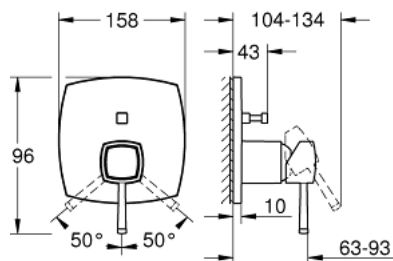

## 24 260 000 GRANDERA SINGLE-LEVER MIXER WITH 2-WAY DIVERTER

### PRODUCT DESCRIPTION

- Colour: chrome
- trim set for GROHE Rapido SmartBox (35 600/35 604)
- GROHE SilkMove 46 mm ceramic cartridge
- GROHE LongLife finish
- GROHE FastFixation escutcheon with covered shaft sealing and covered fixing
- metal escutcheon, retroactively 6° adjustable
- metal lever
- automatic 2-way diverter
- without roughing-in set 35 600/35 604 (please order separately)
- flow performance: outlet B = 27 l/min, outlet C = 27 l/min