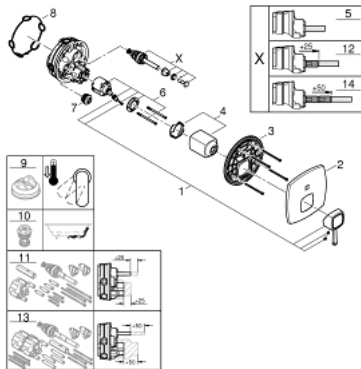

## 24 260 000 GRANDERA SINGLE-LEVER MIXER WITH 2-WAY DIVERTER

### PRODUCT DESCRIPTION

- Colour: chrome
- trim set for GROHE Rapido SmartBox (35 600/35 604)
- GROHE SilkMove 46 mm ceramic cartridge
- GROHE LongLife finish
- GROHE FastFixation escutcheon with covered shaft sealing and covered fixing
- metal escutcheon, retroactively 6° adjustable
- metal lever
- automatic 2-way diverter
- without roughing-in set 35 600/35 604 (please order separately)
- flow performance: outlet B = 27 l/min, outlet C = 27 l/min

### SPARE PARTS, oktober 2021 – now

- 1: Lever (Spare part-nr. 46833000)
- 2: Escutcheon (Spare part-nr. 48612000)
- 3: Mounting plate (Spare part-nr. 48438000)
- 4: Cap (Spare part-nr. 48455000)
- 5: Diverter (Spare part-nr. 48442000)
- 6: Cartridge (Spare part-nr. 46048000)
- 7: Non-return valve (Spare part-nr. 49085000)
- 8: Seal (Spare part-nr. 48360000)
- 9: Temperature limiter (Spare part-nr. 46375000)\*
- 10: Backflow protection combination (EN1717) (Spare part-nr. 14055000)\*
- 11: Universal extension set single-lever mixers, 25 mm (Spare part-nr. 14056000)\*
- 12: Diverter (Spare part-nr. 48444000)\*
- 13: Universal extension set single-lever mixers, 50 mm (Spare part-nr. 14057000)\*
- 14: Diverter (Spare part-nr. 48445000)\*