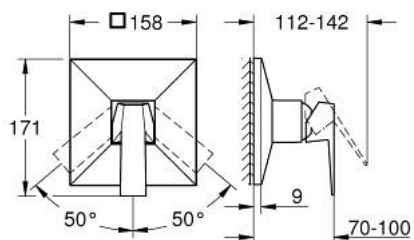

24 277 000 ALLURE BRILLIANT SINGLE-LEVER SHOWER MIXER

PRODUCT DESCRIPTION

- Colour: chrome
- trim set for GROHE Rapido SmartBox (35 600/35 604)
- GROHE SilkMove 46 mm ceramic cartridge
- GROHE LongLife finish
- GROHE FastFixation escutcheon with covered shaft sealing and covered fixing
- metal escutcheon, retroactively 6° adjustable
- metal lever
- without roughing-in set 35 600/35 604 (please order separately)
- flow performance: outlet B or C = 30 l/min

24 277 000 ALLURE BRILLIANT SINGLE-LEVER SHOWER MIXER

SPARE PARTS, oktober 2021 – now

- 1: Lever (Spare part-nr. 46804000)
 - 2: Escutcheon (Spare part-nr. 48613000)
 - 3: Mounting plate (Spare part-nr. 48441000)
 - 4: Cap (Spare part-nr. 46784000)
 - 5: Cartridge (Spare part-nr. 46048000)
 - 6: Seal (Spare part-nr. 48360000)
 - 7: Temperature limiter (Spare part-nr. 46375000)*
 - 8: Universal extension set single-lever mixers, 25 mm (Spare part-nr. 14056000)*
 - 9: Universal extension set single-lever mixers, 50 mm (Spare part-nr. 14057000)*
- * Optional accessories