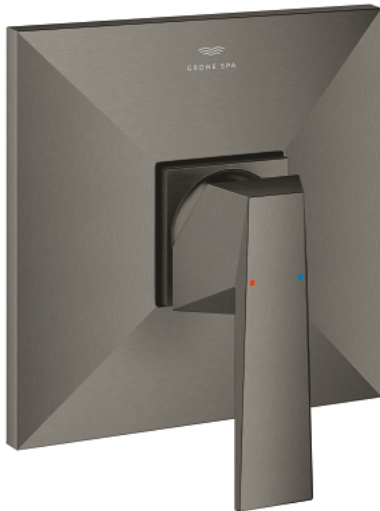

24 277 AL0 ALLURE BRILLIANT SINGLE-LEVER SHOWER MIXER

PRODUCT DESCRIPTION

- Colour: brushed hard graphite
- trim set for GROHE Rapido SmartBox (35 600/35 604)
- GROHE SilkMove 46 mm ceramic cartridge
- GROHE LongLife finish
- GROHE FastFixation escutcheon with covered shaft sealing and covered fixing
- metal escutcheon, retroactively 6° adjustable
- metal lever
- without roughing-in set 35 600/35 604 (please order separately)
- flow performance: outlet B or C = 30 l/min

24 277 AL0 ALLURE BRILLIANT SINGLE-LEVER SHOWER MIXER

SPARE PARTS, oktober 2021 – now

- 1: Lever (Spare part-nr. 46804AL0)
 - 2: Escutcheon (Spare part-nr. 48613AL0)
 - 3: Mounting plate (Spare part-nr. 48441000)
 - 4: Cap (Spare part-nr. 46784AL0)
 - 5: Cartridge (Spare part-nr. 46048000)
 - 6: Seal (Spare part-nr. 48360000)
 - 7: Temperature limiter (Spare part-nr. 46375000)*
 - 8: Universal extension set single-lever mixers, 25 mm (Spare part-nr. 14056000)*
 - 9: Universal extension set single-lever mixers, 50 mm (Spare part-nr. 14057000)*
- * Optional accessories