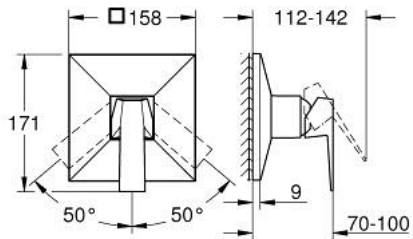

24 277 AL0 ALLURE BRILLIANT SINGLE-LEVER SHOWER MIXER

PRODUCT DESCRIPTION

- Colour: brushed hard graphite
- trim set for GROHE Rapido SmartBox (35 600/35 604)
- GROHE SilkMove 46 mm ceramic cartridge
- GROHE LongLife finish
- GROHE FastFixation escutcheon with covered shaft sealing and covered fixing
- metal escutcheon, retroactively 6° adjustable
- metal lever
- without roughing-in set 35 600/35 604 (please order separately)
- flow performance: outlet B or C = 30 l/min

24 277 AL0 ALLURE BRILLIANT SINGLE-LEVER SHOWER MIXER

SPARE PARTS, oktober 2021 – now

- 1: Lever (Spare part-nr. 46804AL0)
 - 2: Escutcheon (Spare part-nr. 48613AL0)
 - 3: Mounting plate (Spare part-nr. 48441000)
 - 4: Cap (Spare part-nr. 46784AL0)
 - 5: Cartridge (Spare part-nr. 46048000)
 - 6: Seal (Spare part-nr. 48360000)
 - 7: Temperature limiter (Spare part-nr. 46375000)*
 - 8: Universal extension set single-lever mixers, 25 mm (Spare part-nr. 14056000)*
 - 9: Universal extension set single-lever mixers, 50 mm (Spare part-nr. 14057000)*
- * Optional accessories