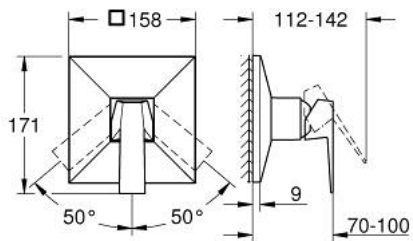

24 277 DC0 ALLURE BRILLIANT SINGLE-LEVER SHOWER MIXER

PRODUCT DESCRIPTION

- Colour: supersteel
- trim set for GROHE Rapido SmartBox (35 600/35 604)
- GROHE SilkMove 46 mm ceramic cartridge
- GROHE LongLife finish
- GROHE FastFixation escutcheon with covered shaft sealing and covered fixing
- metal escutcheon, retroactively 6° adjustable
- metal lever
- without roughing-in set 35 600/35 604 (please order separately)
- flow performance: outlet B or C = 30 l/min

24 277 DC0 ALLURE BRILLIANT SINGLE-LEVER SHOWER MIXER

SPARE PARTS, oktober 2021 – now

- 1: Lever (Spare part-nr. 46804DC0)
 - 2: Escutcheon (Spare part-nr. 48613DC0)
 - 3: Mounting plate (Spare part-nr. 48441000)
 - 4: Cap (Spare part-nr. 46784DC0)
 - 5: Cartridge (Spare part-nr. 46048000)
 - 6: Seal (Spare part-nr. 48360000)
 - 7: Temperature limiter (Spare part-nr. 46375000)*
 - 8: Universal extension set single-lever mixers, 25 mm (Spare part-nr. 14056000)*
 - 9: Universal extension set single-lever mixers, 50 mm (Spare part-nr. 14057000)*
- * Optional accessories