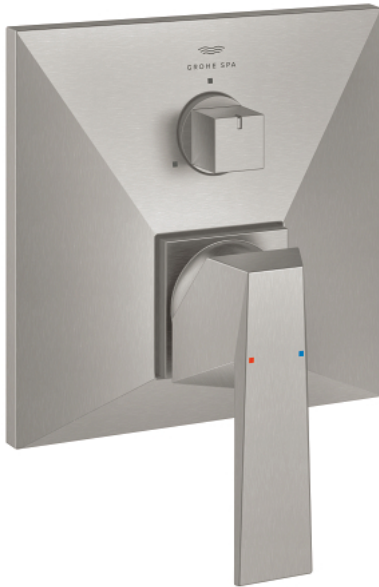

24 340 DC0 ALLURE BRILLIANT SINGLE-LEVER MIXER WITH 3-WAY DIVERTER

PRODUCT DESCRIPTION

- Colour: supersteel
- trim set for GROHE Rapido SmartBox (35 600/35 604)
- GROHE SilkMove 46 mm ceramic cartridge
- GROHE LongLife finish
- GROHE FastFixation escutcheon with covered shaft sealing and covered fixing
- metal escutcheon, retroactively 6° adjustable
- metal lever
- 3-way diverter
- without roughing-in set 35 600/35 604 (please order separately)
- flow performance: outlet A = 27 l/min, outlet B = 27 l/min, outlet C = 27 l/min