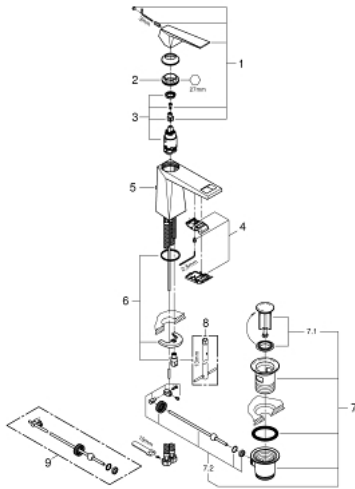

24 341 000 ALLURE BRILLIANT SINGLE-LEVER BASIN MIXER 1/2" M-SIZE

PRODUCT DESCRIPTION

- Colour: chrome
- single hole installation
- GROHE SilkMove 28 mm ceramic cartridge
- temperature limiter
- GROHE LongLife finish
- GROHE EcoJoy - Less water, perfect flow
- maximum flow rate (at 3 bar): 5 l/min
- GROHE FastFixation installation system
- spout with integrated mousseur
- pop-up waste set 1 1/4"
- flexible connection hoses
- recommended pressure 1.0 - 5.0 bar
- min. recommended pressure 1.0 bar

24 341 000 ALLURE BRILLIANT SINGLE-LEVER BASIN MIXER 1/2" M-SIZE

SPARE PARTS, oktober 2021 – now

- 1: Lever (Spare part-nr. 46793000)
 - 2: Fitting ring (Spare part-nr. 46715000)
 - 3: Cartridge (Spare part-nr. 46580000)
 - 4: Race (Spare part-nr. 46794000)
 - 5: Pop-up rod (Spare part-nr. 46787000)
 - 6: Shank mounting kit (Spare part-nr. 46249000)
 - 7: Waste set 1 1/4" (Spare part-nr. 28910000)
 - 7.1: Plug (Spare part-nr. 07182000)
 - 7.2: Eccentric rod (Spare part-nr. 07052000)
 - 8: Mounting wrench (Spare part-nr. 19017000)*
 - 9: Eccentric rod (Spare part-nr. 07341000)*
- * Optional accessories