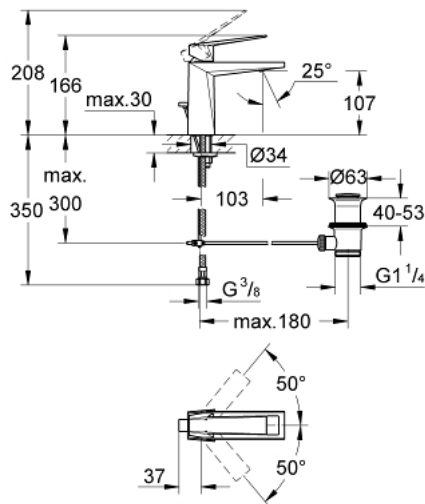

24 341 000 ALLURE BRILLIANT SINGLE-LEVER BASIN MIXER 1/2" M-SIZE

PRODUCT DESCRIPTION

- Colour: chrome
- single hole installation
- GROHE SilkMove 28 mm ceramic cartridge
- temperature limiter
- GROHE LongLife finish
- GROHE EcoJoy - Less water, perfect flow
- maximum flow rate (at 3 bar): 5 l/min
- GROHE FastFixation installation system
- spout with integrated mousseur
- pop-up waste set 1 1/4"
- flexible connection hoses
- recommended pressure 1.0 - 5.0 bar
- min. recommended pressure 1.0 bar

24 341 000 ALLURE BRILLIANT SINGLE-LEVER BASIN MIXER 1/2" M-SIZE

SPARE PARTS, oktober 2021 – now

- 1: Lever (Spare part-nr. 46793000)
 - 2: Fitting ring (Spare part-nr. 46715000)
 - 3: Cartridge (Spare part-nr. 46580000)
 - 4: Race (Spare part-nr. 46794000)
 - 5: Pop-up rod (Spare part-nr. 46787000)
 - 6: Shank mounting kit (Spare part-nr. 46249000)
 - 7: Waste set 1 1/4" (Spare part-nr. 28910000)
 - 7.1: Plug (Spare part-nr. 07182000)
 - 7.2: Eccentric rod (Spare part-nr. 07052000)
 - 8: Mounting wrench (Spare part-nr. 19017000)*
 - 9: Eccentric rod (Spare part-nr. 07341000)*
- * Optional accessories