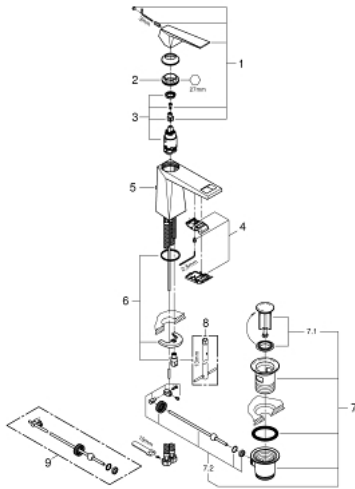

## 24 341 AL0 ALLURE BRILLIANT SINGLE-LEVER BASIN MIXER 1/2" M-SIZE

### PRODUCT DESCRIPTION

- Colour: brushed hard graphite
- single hole installation
- GROHE SilkMove 28 mm ceramic cartridge
- temperature limiter
- GROHE LongLife finish
- GROHE FastFixation installation system
- GROHE EcoJoy - Less water, perfect flow
- maximum flow rate (at 3 bar): 5 l/min
- spout with integrated mousseur
- pop-up waste set 1 1/4"
- flexible connection hoses
- recommended pressure 1.0 - 5.0 bar
- min. recommended pressure 1.0 bar

### SPARE PARTS, oktober 2021 – now

- 1: Lever (Spare part-nr. 46793AL0)
  - 2: Fitting ring (Spare part-nr. 46715000)
  - 3: Cartridge (Spare part-nr. 46580000)
  - 4: Race (Spare part-nr. 46794AL0)
  - 5: Pop-up rod (Spare part-nr. 46787AL0)
  - 6: Shank mounting kit (Spare part-nr. 46249000)
  - 7: Waste set 1 1/4" (Spare part-nr. 28910AL0)
  - 7.1: Plug (Spare part-nr. 07182AL0)
  - 7.2: Eccentric rod (Spare part-nr. 07052000)
  - 8: Mounting wrench (Spare part-nr. 19017000)\*
  - 9: Eccentric rod (Spare part-nr. 07341000)\*
- \* Optional accessories