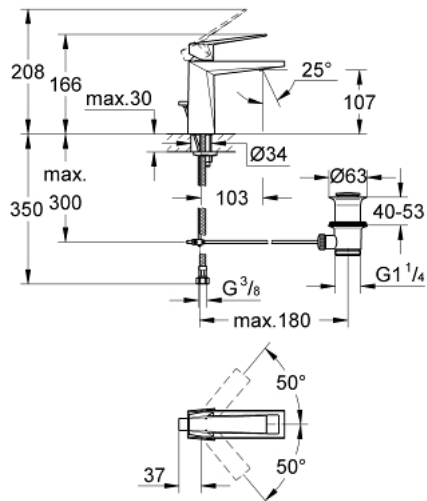

## 24 341 AL0 ALLURE BRILLIANT SINGLE-LEVER BASIN MIXER 1/2" M-SIZE

### PRODUCT DESCRIPTION

- Colour: brushed hard graphite
- single hole installation
- GROHE SilkMove 28 mm ceramic cartridge
- temperature limiter
- GROHE LongLife finish
- GROHE FastFixation installation system
- GROHE EcoJoy - Less water, perfect flow
- maximum flow rate (at 3 bar): 5 l/min
- spout with integrated mousseur
- pop-up waste set 1 1/4"
- flexible connection hoses
- recommended pressure 1.0 - 5.0 bar
- min. recommended pressure 1.0 bar

### SPARE PARTS, oktober 2021 – now

- 1: Lever (Spare part-nr. 46793AL0)
  - 2: Fitting ring (Spare part-nr. 46715000)
  - 3: Cartridge (Spare part-nr. 46580000)
  - 4: Race (Spare part-nr. 46794AL0)
  - 5: Pop-up rod (Spare part-nr. 46787AL0)
  - 6: Shank mounting kit (Spare part-nr. 46249000)
  - 7: Waste set 1 1/4" (Spare part-nr. 28910AL0)
  - 7.1: Plug (Spare part-nr. 07182AL0)
  - 7.2: Eccentric rod (Spare part-nr. 07052000)
  - 8: Mounting wrench (Spare part-nr. 19017000)\*
  - 9: Eccentric rod (Spare part-nr. 07341000)\*
- \* Optional accessories