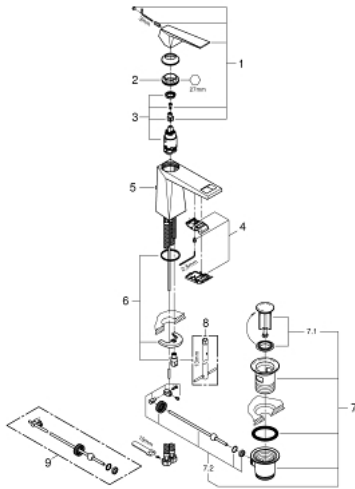

24 341 DC0 ALLURE BRILLIANT SINGLE-LEVER BASIN MIXER 1/2" M-SIZE

PRODUCT DESCRIPTION

- Colour: supersteel
- single hole installation
- GROHE SilkMove 28 mm ceramic cartridge
- temperature limiter
- GROHE LongLife finish
- GROHE FastFixation installation system
- GROHE EcoJoy - Less water, perfect flow
- maximum flow rate (at 3 bar): 5 l/min
- spout with integrated mousseur
- pop-up waste set 1 1/4"
- flexible connection hoses
- recommended pressure 1.0 - 5.0 bar
- min. recommended pressure 1.0 bar

24 341 DC0 ALLURE BRILLIANT SINGLE-LEVER BASIN MIXER 1/2" M-SIZE

SPARE PARTS, oktober 2021 – now

- 1: Lever (Spare part-nr. 46793DC0)
 - 2: Fitting ring (Spare part-nr. 46715000)
 - 3: Cartridge (Spare part-nr. 46580000)
 - 4: Race (Spare part-nr. 46794DC0)
 - 5: Pop-up rod (Spare part-nr. 46787DC0)
 - 6: Shank mounting kit (Spare part-nr. 46249000)
 - 7: Waste set 1 1/4" (Spare part-nr. 28910DC0)
 - 7.1: Plug (Spare part-nr. 07182DC0)
 - 7.2: Eccentric rod (Spare part-nr. 07052000)
 - 8: Mounting wrench (Spare part-nr. 19017000)*
 - 9: Eccentric rod (Spare part-nr. 07341000)*
- * Optional accessories