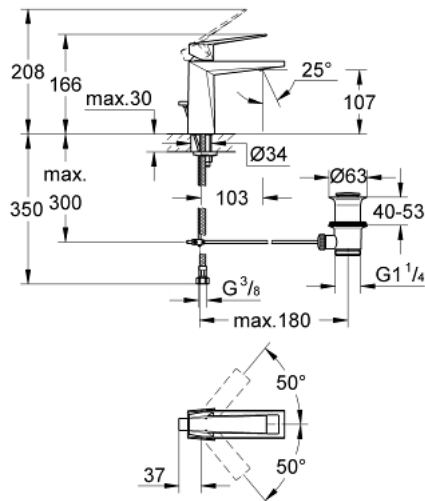

24 341 DC0 ALLURE BRILLIANT SINGLE-LEVER BASIN MIXER 1/2" M-SIZE

PRODUCT DESCRIPTION

- Colour: supersteel
- single hole installation
- GROHE SilkMove 28 mm ceramic cartridge
- temperature limiter
- GROHE LongLife finish
- GROHE FastFixation installation system
- GROHE EcoJoy - Less water, perfect flow
- maximum flow rate (at 3 bar): 5 l/min
- spout with integrated mousseur
- pop-up waste set 1 1/4"
- flexible connection hoses
- recommended pressure 1.0 - 5.0 bar
- min. recommended pressure 1.0 bar

24 341 DC0 ALLURE BRILLIANT SINGLE-LEVER BASIN MIXER 1/2" M-SIZE

SPARE PARTS, oktober 2021 – now

- 1: Lever (Spare part-nr. 46793DC0)
 - 2: Fitting ring (Spare part-nr. 46715000)
 - 3: Cartridge (Spare part-nr. 46580000)
 - 4: Race (Spare part-nr. 46794DC0)
 - 5: Pop-up rod (Spare part-nr. 46787DC0)
 - 6: Shank mounting kit (Spare part-nr. 46249000)
 - 7: Waste set 1 1/4" (Spare part-nr. 28910DC0)
 - 7.1: Plug (Spare part-nr. 07182DC0)
 - 7.2: Eccentric rod (Spare part-nr. 07052000)
 - 8: Mounting wrench (Spare part-nr. 19017000)*
 - 9: Eccentric rod (Spare part-nr. 07341000)*
- * Optional accessories