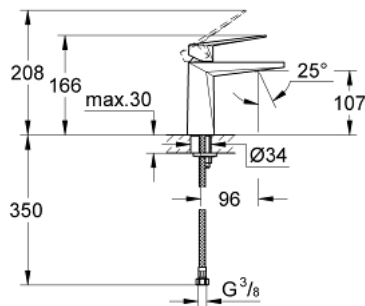

24 342 000 **ALLURE BRILLIANT SINGLE-LEVER BASIN MIXER 1/2"**
M-SIZE

PRODUCT DESCRIPTION

- Colour: chrome
- single hole installation
- GROHE SilkMove 28 mm ceramic cartridge
- temperature limiter
- GROHE LongLife finish
- AquaCalibrator
- maximum flow rate (at 3 bar): 5 l/min
- FastFixation installation system
- spout with integrated mousseur
- smooth body
- flexible connection hoses
- min. recommended pressure 1.0 bar

24 342 000 **ALLURE BRILLIANT SINGLE-LEVER BASIN MIXER 1/2"**
M-SIZE

SPARE PARTS, oktober 2021 – now

- 1: Lever (Spare part-nr. 46793000)
- 2: Cartridge (Spare part-nr. 46580000)
- 3: Fitting ring (Spare part-nr. 46715000)
- 4: Race (Spare part-nr. 46794000)
- 5: Shank mounting kit (Spare part-nr. 46249000)
- 6: Mounting wrench (Spare part-nr. 19017000)*