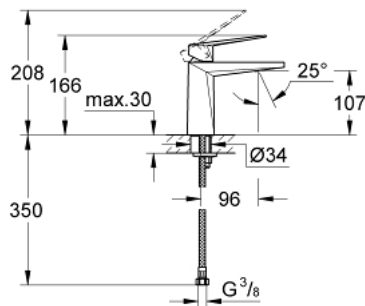

24 342 000 **ALLURE BRILLIANT SINGLE-LEVER BASIN MIXER 1/2"**
M-SIZE

PRODUCT DESCRIPTION

- Colour: chrome
- single hole installation
- GROHE SilkMove 28 mm ceramic cartridge
- temperature limiter
- GROHE LongLife finish
- GROHE EcoJoy - Less water, perfect flow
- maximum flow rate (at 3 bar): 5 l/min
- GROHE FastFixation installation system
- spout with integrated mousseur
- smooth body
- flexible connection hoses
- min. recommended pressure 1.0 bar

24 342 000 **ALLURE BRILLIANT SINGLE-LEVER BASIN MIXER 1/2"**
M-SIZE

SPARE PARTS, oktober 2021 – now

- 1: Lever (Spare part-nr. 46793000)
- 2: Cartridge (Spare part-nr. 46580000)
- 3: Fitting ring (Spare part-nr. 46715000)
- 4: Race (Spare part-nr. 46794000)
- 5: Shank mounting kit (Spare part-nr. 46249000)
- 6: Mounting wrench (Spare part-nr. 19017000)*