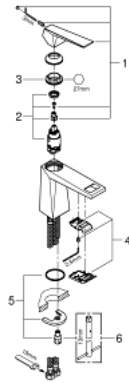

24 342 000 **ALLURE BRILLIANT SINGLE-LEVER BASIN MIXER 1/2"**
M-SIZE

PRODUCT DESCRIPTION

- Colour: chrome
- single hole installation
- GROHE SilkMove 28 mm ceramic cartridge
- temperature limiter
- GROHE LongLife finish
- GROHE EcoJoy - Less water, perfect flow
- maximum flow rate (at 3 bar): 5 l/min
- GROHE FastFixation installation system
- spout with integrated mousseur
- smooth body
- flexible connection hoses
- min. recommended pressure 1.0 bar

24 342 000 **ALLURE BRILLIANT SINGLE-LEVER BASIN MIXER 1/2"**
M-SIZE

SPARE PARTS, oktober 2021 – now

- 1: Lever (Spare part-nr. 46793000)
- 2: Cartridge (Spare part-nr. 46580000)
- 3: Fitting ring (Spare part-nr. 46715000)
- 4: Race (Spare part-nr. 46794000)
- 5: Shank mounting kit (Spare part-nr. 46249000)
- 6: Mounting wrench (Spare part-nr. 19017000)*