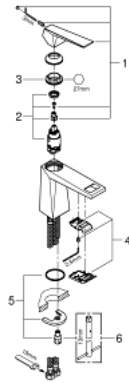

24 342 000 **ALLURE BRILLIANT SINGLE-LEVER BASIN MIXER 1/2"**
M-SIZE

PRODUCT DESCRIPTION

- Colour: chrome
- single hole installation
- GROHE SilkMove 28 mm ceramic cartridge
- temperature limiter
- GROHE LongLife finish
- AquaCalibrator
- maximum flow rate (at 3 bar): 5 l/min
- FastFixation installation system
- spout with integrated mousseur
- smooth body
- flexible connection hoses
- min. recommended pressure 1.0 bar

24 342 000 **ALLURE BRILLIANT SINGLE-LEVER BASIN MIXER 1/2"**
M-SIZE

SPARE PARTS, oktober 2021 – now

- 1: Lever (Spare part-nr. 46793000)
- 2: Cartridge (Spare part-nr. 46580000)
- 3: Fitting ring (Spare part-nr. 46715000)
- 4: Race (Spare part-nr. 46794000)
- 5: Shank mounting kit (Spare part-nr. 46249000)
- 6: Mounting wrench (Spare part-nr. 19017000)*