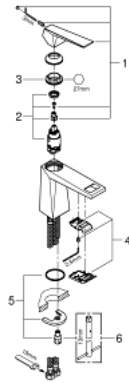

24 342 AL0 ALLURE BRILLIANT SINGLE-LEVER BASIN MIXER 1/2" M-SIZE

PRODUCT DESCRIPTION

- Colour: brushed hard graphite
- single hole installation
- GROHE SilkMove 28 mm ceramic cartridge
- temperature limiter
- GROHE LongLife finish
- GROHE EcoJoy - Less water, perfect flow
- maximum flow rate (at 3 bar): 5 l/min
- GROHE FastFixation installation system
- spout with integrated mousseur
- smooth body
- flexible connection hoses
- min. recommended pressure 1.0 bar

24 342 AL0 **ALLURE BRILLIANT SINGLE-LEVER BASIN MIXER 1/2"**
M-SIZE

SPARE PARTS, oktober 2021 – now

- 1: Lever (Spare part-nr. 46793AL0)
- 2: Cartridge (Spare part-nr. 46580000)
- 3: Fitting ring (Spare part-nr. 46715000)
- 4: Race (Spare part-nr. 46794AL0)
- 5: Shank mounting kit (Spare part-nr. 46249000)
- 6: Mounting wrench (Spare part-nr. 19017000)*