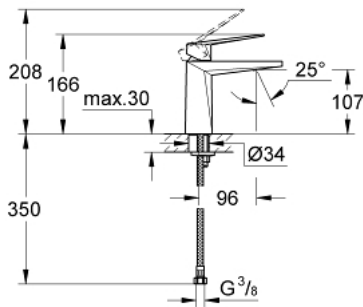

24 342 AL0 ALLURE BRILLIANT SINGLE-LEVER BASIN MIXER 1/2" M-SIZE

PRODUCT DESCRIPTION

- Colour: brushed hard graphite
- single hole installation
- GROHE SilkMove 28 mm ceramic cartridge
- temperature limiter
- GROHE LongLife finish
- GROHE EcoJoy - Less water, perfect flow
- maximum flow rate (at 3 bar): 5 l/min
- GROHE FastFixation installation system
- spout with integrated mousseur
- smooth body
- flexible connection hoses
- min. recommended pressure 1.0 bar

24 342 AL0 **ALLURE BRILLIANT SINGLE-LEVER BASIN MIXER 1/2"**
M-SIZE

SPARE PARTS, oktober 2021 – now

- 1: Lever (Spare part-nr. 46793AL0)
- 2: Cartridge (Spare part-nr. 46580000)
- 3: Fitting ring (Spare part-nr. 46715000)
- 4: Race (Spare part-nr. 46794AL0)
- 5: Shank mounting kit (Spare part-nr. 46249000)
- 6: Mounting wrench (Spare part-nr. 19017000)*