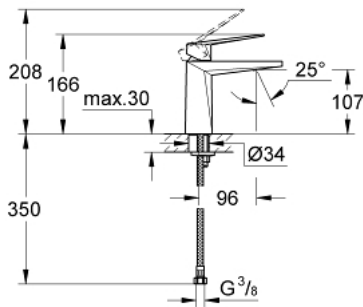

24 342 DC0 ALLURE BRILLIANT SINGLE-LEVER BASIN MIXER 1/2" M-SIZE

PRODUCT DESCRIPTION

- Colour: supersteel
- single hole installation
- GROHE SilkMove 28 mm ceramic cartridge
- temperature limiter
- GROHE LongLife finish
- GROHE EcoJoy - Less water, perfect flow
- maximum flow rate (at 3 bar): 5 l/min
- GROHE FastFixation installation system
- spout with integrated mousseur
- smooth body
- flexible connection hoses
- min. recommended pressure 1.0 bar

24 342 DC0 **ALLURE BRILLIANT SINGLE-LEVER BASIN MIXER 1/2"**
M-SIZE

SPARE PARTS, oktober 2021 – now

- 1: Lever (Spare part-nr. 46793DC0)
- 2: Cartridge (Spare part-nr. 46580000)
- 3: Fitting ring (Spare part-nr. 46715000)
- 4: Race (Spare part-nr. 46794DC0)
- 5: Shank mounting kit (Spare part-nr. 46249000)
- 6: Mounting wrench (Spare part-nr. 19017000)*