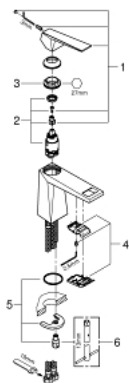

24 342 DC0 ALLURE BRILLIANT SINGLE-LEVER BASIN MIXER 1/2" M-SIZE

PRODUCT DESCRIPTION

- Colour: supersteel
- single hole installation
- GROHE SilkMove 28 mm ceramic cartridge
- temperature limiter
- GROHE LongLife finish
- GROHE EcoJoy - Less water, perfect flow
- maximum flow rate (at 3 bar): 5 l/min
- GROHE FastFixation installation system
- spout with integrated mousseur
- smooth body
- flexible connection hoses
- min. recommended pressure 1.0 bar

24 342 DC0 **ALLURE BRILLIANT SINGLE-LEVER BASIN MIXER 1/2"**
M-SIZE

SPARE PARTS, oktober 2021 – now

- 1: Lever (Spare part-nr. 46793DC0)
- 2: Cartridge (Spare part-nr. 46580000)
- 3: Fitting ring (Spare part-nr. 46715000)
- 4: Race (Spare part-nr. 46794DC0)
- 5: Shank mounting kit (Spare part-nr. 46249000)
- 6: Mounting wrench (Spare part-nr. 19017000)*