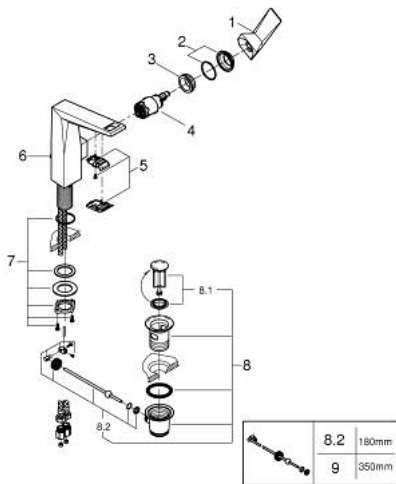

## 24 344 000 ALLURE BRILLIANT SINGLE-LEVER BASIN MIXER 1/2" L-SIZE

### PRODUCT DESCRIPTION

- Colour: chrome
- single hole installation
- GROHE SilkMove 28 mm ceramic cartridge
- temperature limiter
- GROHE LongLife finish
- GROHE EcoJoy - Less water, perfect flow
- maximum flow rate (at 3 bar): 5 l/min
- GROHE FastFixation installation system
- spout with integrated mousseur
- pop-up waste set 1 1/4"
- flexible connection hoses
- min. recommended pressure 1.0 bar

24 344 000 **ALLURE BRILLIANT SINGLE-LEVER BASIN MIXER 1/2"**  
**L-SIZE**

**SPARE PARTS**, oktober 2021 – now

- 1: Lever (Spare part-nr. 46792000)
- 2: Cap (Spare part-nr. 46581000)
- 3: Fitting ring (Spare part-nr. 07419000)
- 4: Cartridge (Spare part-nr. 46963000)
- 5: Race (Spare part-nr. 46794000)
- 6: Pop-up rod (Spare part-nr. 46787000)
- 7: Shank fastening assembly (Spare part-nr. 48384000)
- 8: Waste set 1 1/4" (Spare part-nr. 28910000)
- 8.1: Plug (Spare part-nr. 07182000)
- 8.2: Eccentric rod (Spare part-nr. 07052000)
- 9: Eccentric rod (Spare part-nr. 07341000)\*