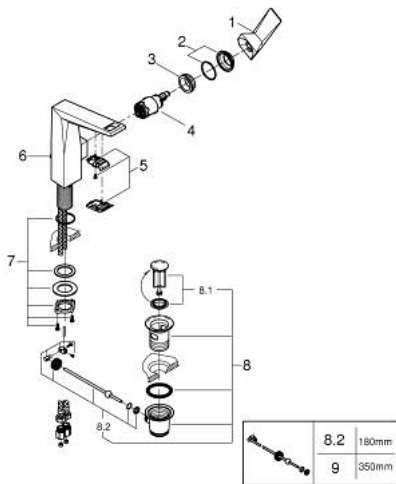

## 24 344 000 ALLURE BRILLIANT SINGLE-LEVER BASIN MIXER 1/2" L-SIZE

### PRODUCT DESCRIPTION

- Colour: chrome
- single hole installation
- GROHE SilkMove 28 mm ceramic cartridge
- temperature limiter
- GROHE LongLife finish
- AquaCalibrator
- maximum flow rate (at 3 bar): 5 l/min
- FastFixation installation system
- spout with integrated mousseur
- pop-up waste set 1 1/4"
- flexible connection hoses
- min. recommended pressure 1.0 bar

24 344 000 **ALLURE BRILLIANT SINGLE-LEVER BASIN MIXER 1/2"**  
**L-SIZE**

**SPARE PARTS**, oktober 2021 – now

- 1: Lever (Spare part-nr. 46792000)
- 2: Cap (Spare part-nr. 46581000)
- 3: Fitting ring (Spare part-nr. 07419000)
- 4: Cartridge (Spare part-nr. 46963000)
- 5: Race (Spare part-nr. 46794000)
- 6: Pop-up rod (Spare part-nr. 46787000)
- 7: Shank fastening assembly (Spare part-nr. 48384000)
- 8: Waste set 1 1/4" (Spare part-nr. 28910000)
- 8.1: Plug (Spare part-nr. 07182000)
- 8.2: Eccentric rod (Spare part-nr. 07052000)
- 9: Eccentric rod (Spare part-nr. 07341000)\*