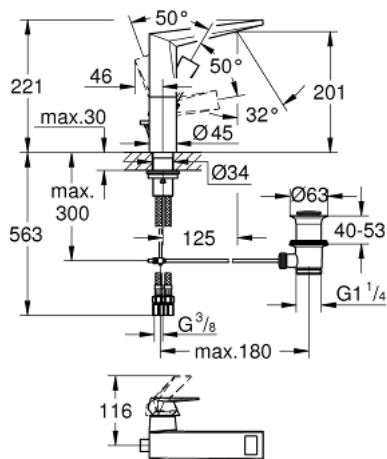

## 24 344 000 ALLURE BRILLIANT SINGLE-LEVER BASIN MIXER 1/2" L-SIZE

### PRODUCT DESCRIPTION

- Colour: chrome
- single hole installation
- GROHE SilkMove 28 mm ceramic cartridge
- temperature limiter
- GROHE LongLife finish
- AquaCalibrator
- maximum flow rate (at 3 bar): 5 l/min
- FastFixation installation system
- spout with integrated mousseur
- pop-up waste set 1 1/4"
- flexible connection hoses
- min. recommended pressure 1.0 bar

24 344 000 **ALLURE BRILLIANT SINGLE-LEVER BASIN MIXER 1/2"**  
**L-SIZE**

**SPARE PARTS**, oktober 2021 – now

- 1: Lever (Spare part-nr. 46792000)
- 2: Cap (Spare part-nr. 46581000)
- 3: Fitting ring (Spare part-nr. 07419000)
- 4: Cartridge (Spare part-nr. 46963000)
- 5: Race (Spare part-nr. 46794000)
- 6: Pop-up rod (Spare part-nr. 46787000)
- 7: Shank fastening assembly (Spare part-nr. 48384000)
- 8: Waste set 1 1/4" (Spare part-nr. 28910000)
- 8.1: Plug (Spare part-nr. 07182000)
- 8.2: Eccentric rod (Spare part-nr. 07052000)
- 9: Eccentric rod (Spare part-nr. 07341000)\*