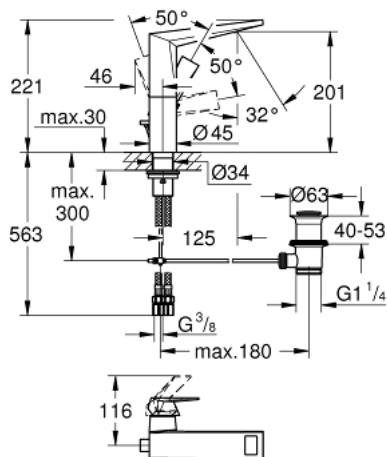

## 24 344 000 ALLURE BRILLIANT SINGLE-LEVER BASIN MIXER 1/2" L-SIZE

### PRODUCT DESCRIPTION

- Colour: chrome
- single hole installation
- GROHE SilkMove 28 mm ceramic cartridge
- temperature limiter
- GROHE LongLife finish
- GROHE EcoJoy - Less water, perfect flow
- maximum flow rate (at 3 bar): 5 l/min
- GROHE FastFixation installation system
- spout with integrated mousseur
- pop-up waste set 1 1/4"
- flexible connection hoses
- min. recommended pressure 1.0 bar

24 344 000 **ALLURE BRILLIANT SINGLE-LEVER BASIN MIXER 1/2"**  
**L-SIZE**

**SPARE PARTS**, oktober 2021 – now

- 1: Lever (Spare part-nr. 46792000)
- 2: Cap (Spare part-nr. 46581000)
- 3: Fitting ring (Spare part-nr. 07419000)
- 4: Cartridge (Spare part-nr. 46963000)
- 5: Race (Spare part-nr. 46794000)
- 6: Pop-up rod (Spare part-nr. 46787000)
- 7: Shank fastening assembly (Spare part-nr. 48384000)
- 8: Waste set 1 1/4" (Spare part-nr. 28910000)
- 8.1: Plug (Spare part-nr. 07182000)
- 8.2: Eccentric rod (Spare part-nr. 07052000)
- 9: Eccentric rod (Spare part-nr. 07341000)\*