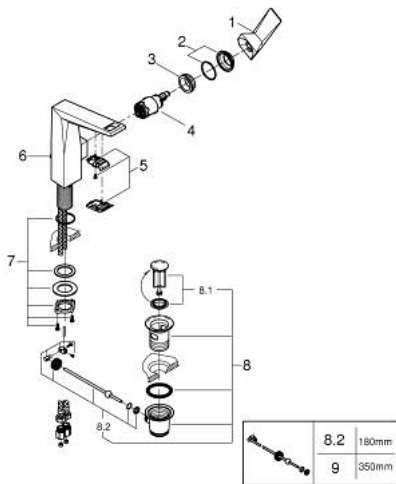

24 344 AL0 ALLURE BRILLIANT SINGLE-LEVER BASIN MIXER 1/2" L-SIZE

PRODUCT DESCRIPTION

- Colour: brushed hard graphite
- single hole installation
- GROHE SilkMove 28 mm ceramic cartridge
- temperature limiter
- GROHE LongLife finish
- GROHE EcoJoy - Less water, perfect flow
- maximum flow rate (at 3 bar): 5 l/min
- GROHE FastFixation installation system
- spout with integrated mousseur
- pop-up waste set 1 1/4"
- flexible connection hoses
- min. recommended pressure 1.0 bar

24 344 AL0 ALLURE BRILLIANT SINGLE-LEVER BASIN MIXER 1/2" L-SIZE

SPARE PARTS, oktober 2021 – now

- 1: Lever (Spare part-nr. 46792AL0)
- 2: Cap (Spare part-nr. 46581AL0)
- 3: Fitting ring (Spare part-nr. 07419000)
- 4: Cartridge (Spare part-nr. 46963000)
- 5: Race (Spare part-nr. 46794AL0)
- 6: Pop-up rod (Spare part-nr. 46787AL0)
- 7: Shank fastening assembly (Spare part-nr. 48384000)
- 8: Waste set 1 1/4" (Spare part-nr. 28910AL0)
- 8.1: Plug (Spare part-nr. 07182AL0)
- 8.2: Eccentric rod (Spare part-nr. 07052000)
- 9: Eccentric rod (Spare part-nr. 07341000)*