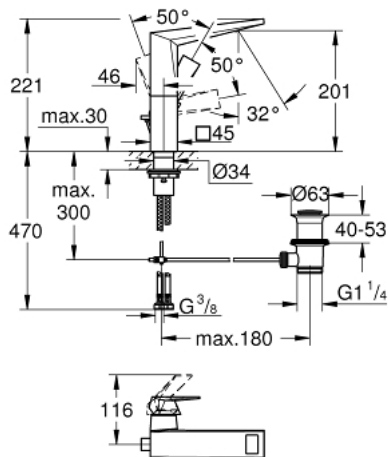

24 344 AL0 ALLURE BRILLIANT SINGLE-LEVER BASIN MIXER 1/2" L-SIZE

PRODUCT DESCRIPTION

- Colour: brushed hard graphite
- single hole installation
- GROHE SilkMove 28 mm ceramic cartridge
- temperature limiter
- GROHE LongLife finish
- GROHE EcoJoy - Less water, perfect flow
- maximum flow rate (at 3 bar): 5 l/min
- GROHE FastFixation installation system
- spout with integrated mousseur
- pop-up waste set 1 1/4"
- flexible connection hoses
- min. recommended pressure 1.0 bar

24 344 AL0 ALLURE BRILLIANT SINGLE-LEVER BASIN MIXER 1/2" L-SIZE

SPARE PARTS, oktober 2021 – now

- 1: Lever (Spare part-nr. 46792AL0)
- 2: Cap (Spare part-nr. 46581AL0)
- 3: Fitting ring (Spare part-nr. 07419000)
- 4: Cartridge (Spare part-nr. 46963000)
- 5: Race (Spare part-nr. 46794AL0)
- 6: Pop-up rod (Spare part-nr. 46787AL0)
- 7: Shank fastening assembly (Spare part-nr. 48384000)
- 8: Waste set 1 1/4" (Spare part-nr. 28910AL0)
- 8.1: Plug (Spare part-nr. 07182AL0)
- 8.2: Eccentric rod (Spare part-nr. 07052000)
- 9: Eccentric rod (Spare part-nr. 07341000)*