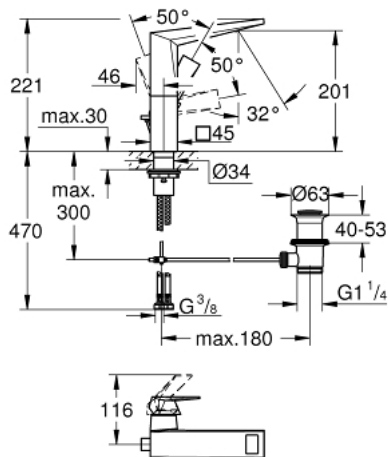

24 344 DC0 ALLURE BRILLIANT SINGLE-LEVER BASIN MIXER 1/2" L-SIZE

PRODUCT DESCRIPTION

- Colour: supersteel
- single hole installation
- GROHE SilkMove 28 mm ceramic cartridge
- temperature limiter
- GROHE LongLife finish
- GROHE EcoJoy - Less water, perfect flow
- maximum flow rate (at 3 bar): 5 l/min
- GROHE FastFixation installation system
- spout with integrated mousseur
- pop-up waste set 1 1/4"
- flexible connection hoses
- min. recommended pressure 1.0 bar

24 344 DC0 **ALLURE BRILLIANT SINGLE-LEVER BASIN MIXER 1/2"**
L-SIZE

SPARE PARTS, oktober 2021 – now

- 1: Lever (Spare part-nr. 46792DC0)
- 2: Cap (Spare part-nr. 46581DC0)
- 3: Fitting ring (Spare part-nr. 07419000)
- 4: Cartridge (Spare part-nr. 46963000)
- 5: Race (Spare part-nr. 46794DC0)
- 6: Pop-up rod (Spare part-nr. 46787DC0)
- 7: Shank fastening assembly (Spare part-nr. 48384000)
- 8: Waste set 1 1/4" (Spare part-nr. 28910DC0)
- 8.1: Plug (Spare part-nr. 07182DC0)
- 8.2: Eccentric rod (Spare part-nr. 07052000)
- 9: Eccentric rod (Spare part-nr. 07341000)*