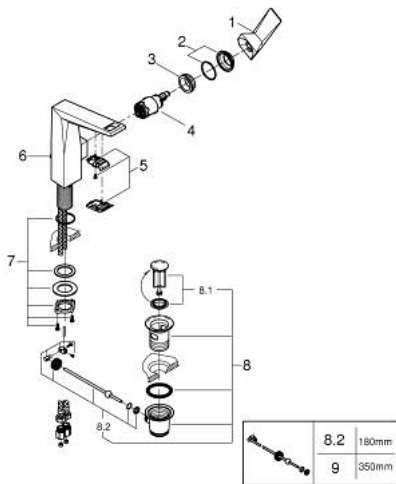

24 344 DC0 ALLURE BRILLIANT SINGLE-LEVER BASIN MIXER 1/2" L-SIZE

PRODUCT DESCRIPTION

- Colour: supersteel
- single hole installation
- GROHE SilkMove 28 mm ceramic cartridge
- temperature limiter
- GROHE LongLife finish
- GROHE EcoJoy - Less water, perfect flow
- maximum flow rate (at 3 bar): 5 l/min
- GROHE FastFixation installation system
- spout with integrated mousseur
- pop-up waste set 1 1/4"
- flexible connection hoses
- min. recommended pressure 1.0 bar

24 344 DC0 **ALLURE BRILLIANT SINGLE-LEVER BASIN MIXER 1/2"**
L-SIZE

SPARE PARTS, oktober 2021 – now

- 1: Lever (Spare part-nr. 46792DC0)
- 2: Cap (Spare part-nr. 46581DC0)
- 3: Fitting ring (Spare part-nr. 07419000)
- 4: Cartridge (Spare part-nr. 46963000)
- 5: Race (Spare part-nr. 46794DC0)
- 6: Pop-up rod (Spare part-nr. 46787DC0)
- 7: Shank fastening assembly (Spare part-nr. 48384000)
- 8: Waste set 1 1/4" (Spare part-nr. 28910DC0)
- 8.1: Plug (Spare part-nr. 07182DC0)
- 8.2: Eccentric rod (Spare part-nr. 07052000)
- 9: Eccentric rod (Spare part-nr. 07341000)*