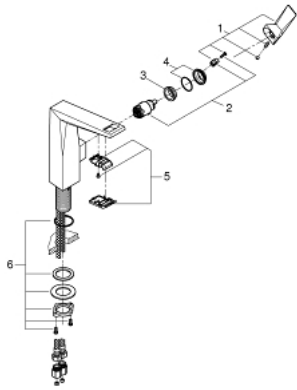

24 345 000 **ALLURE BRILLIANT SINGLE-LEVER BASIN MIXER 1/2"**
L-SIZE

SPARE PARTS, oktober 2021 – now

- 1: Lever (Spare part-nr. 46792000)
- 2: Cartridge (Spare part-nr. 46963000)
- 3: Fitting ring (Spare part-nr. 07419000)
- 4: Cap (Spare part-nr. 46581000)
- 5: Race (Spare part-nr. 46794000)
- 6: Shank fastening assembly (Spare part-nr. 48384000)