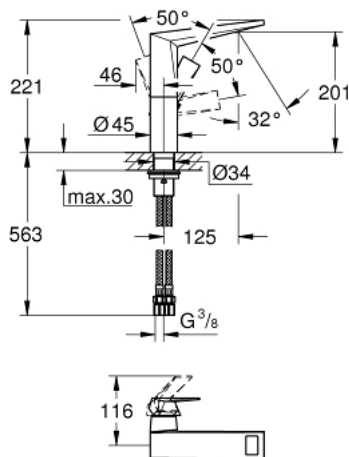

24 345 000 ALLURE BRILLIANT SINGLE-LEVER BASIN MIXER 1/2" L-SIZE

PRODUCT DESCRIPTION

- Colour: chrome
- single hole installation
- GROHE SilkMove 28 mm ceramic cartridge
- temperature limiter
- GROHE LongLife finish
- GROHE EcoJoy - Less water, perfect flow
- maximum flow rate (at 3 bar): 5 l/min
- GROHE FastFixation installation system
- spout with integrated mousseur
- smooth body
- flexible connection hoses
- min. recommended pressure 1.0 bar

24 345 000 **ALLURE BRILLIANT SINGLE-LEVER BASIN MIXER 1/2"**
L-SIZE

SPARE PARTS, oktober 2021 – now

- 1: Lever (Spare part-nr. 46792000)
- 2: Cartridge (Spare part-nr. 46963000)
- 3: Fitting ring (Spare part-nr. 07419000)
- 4: Cap (Spare part-nr. 46581000)
- 5: Race (Spare part-nr. 46794000)
- 6: Shank fastening assembly (Spare part-nr. 48384000)