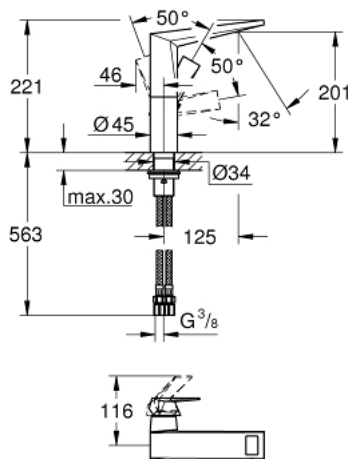

## 24 345 000 ALLURE BRILLIANT SINGLE-LEVER BASIN MIXER 1/2" L-SIZE

### PRODUCT DESCRIPTION

- Colour: chrome
- single hole installation
- GROHE SilkMove 28 mm ceramic cartridge
- temperature limiter
- GROHE LongLife finish
- AquaCalibrator
- maximum flow rate (at 3 bar): 5 l/min
- FastFixation installation system
- spout with integrated mousseur
- smooth body
- flexible connection hoses
- min. recommended pressure 1.0 bar

24 345 000 **ALLURE BRILLIANT SINGLE-LEVER BASIN MIXER 1/2"**  
**L-SIZE**

**SPARE PARTS**, oktober 2021 – now

- 1: Lever (Spare part-nr. 46792000)
- 2: Cartridge (Spare part-nr. 46963000)
- 3: Fitting ring (Spare part-nr. 07419000)
- 4: Cap (Spare part-nr. 46581000)
- 5: Race (Spare part-nr. 46794000)
- 6: Shank fastening assembly (Spare part-nr. 48384000)