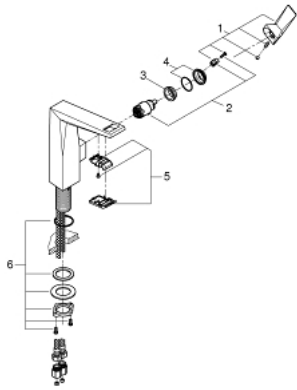

## 24 345 000 ALLURE BRILLIANT SINGLE-LEVER BASIN MIXER 1/2" L-SIZE

### PRODUCT DESCRIPTION

- Colour: chrome
- single hole installation
- GROHE SilkMove 28 mm ceramic cartridge
- temperature limiter
- GROHE LongLife finish
- AquaCalibrator
- maximum flow rate (at 3 bar): 5 l/min
- FastFixation installation system
- spout with integrated mousseur
- smooth body
- flexible connection hoses
- min. recommended pressure 1.0 bar

24 345 000 **ALLURE BRILLIANT SINGLE-LEVER BASIN MIXER 1/2"**  
**L-SIZE**

**SPARE PARTS**, oktober 2021 – now

- 1: Lever (Spare part-nr. 46792000)
- 2: Cartridge (Spare part-nr. 46963000)
- 3: Fitting ring (Spare part-nr. 07419000)
- 4: Cap (Spare part-nr. 46581000)
- 5: Race (Spare part-nr. 46794000)
- 6: Shank fastening assembly (Spare part-nr. 48384000)