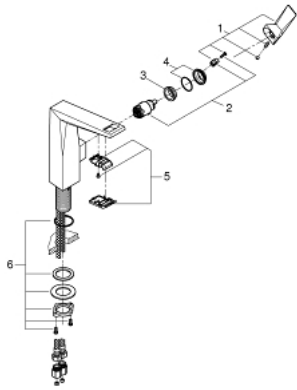

24 345 AL0 ALLURE BRILLIANT SINGLE-LEVER BASIN MIXER 1/2" L-SIZE

PRODUCT DESCRIPTION

- Colour: brushed hard graphite
- single hole installation
- GROHE SilkMove 28 mm ceramic cartridge
- temperature limiter
- GROHE LongLife finish
- GROHE EcoJoy - Less water, perfect flow
- maximum flow rate (at 3 bar): 5 l/min
- GROHE FastFixation installation system
- spout with integrated mousseur
- smooth body
- flexible connection hoses
- min. recommended pressure 1.0 bar

24 345 AL0 **ALLURE BRILLIANT SINGLE-LEVER BASIN MIXER 1/2"**
L-SIZE

SPARE PARTS, oktober 2021 – now

- 1: Lever (Spare part-nr. 46792AL0)
- 2: Cartridge (Spare part-nr. 46963000)
- 3: Fitting ring (Spare part-nr. 07419000)
- 4: Cap (Spare part-nr. 46581AL0)
- 5: Race (Spare part-nr. 46794AL0)
- 6: Shank fastening assembly (Spare part-nr. 48384000)