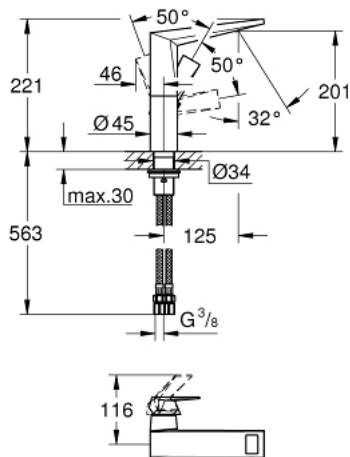

24 345 AL0 ALLURE BRILLIANT SINGLE-LEVER BASIN MIXER 1/2" L-SIZE

PRODUCT DESCRIPTION

- Colour: brushed hard graphite
- single hole installation
- GROHE SilkMove 28 mm ceramic cartridge
- temperature limiter
- GROHE LongLife finish
- GROHE EcoJoy - Less water, perfect flow
- maximum flow rate (at 3 bar): 5 l/min
- GROHE FastFixation installation system
- spout with integrated mousseur
- smooth body
- flexible connection hoses
- min. recommended pressure 1.0 bar

24 345 AL0 **ALLURE BRILLIANT SINGLE-LEVER BASIN MIXER 1/2"**
L-SIZE

SPARE PARTS, oktober 2021 – now

- 1: Lever (Spare part-nr. 46792AL0)
- 2: Cartridge (Spare part-nr. 46963000)
- 3: Fitting ring (Spare part-nr. 07419000)
- 4: Cap (Spare part-nr. 46581AL0)
- 5: Race (Spare part-nr. 46794AL0)
- 6: Shank fastening assembly (Spare part-nr. 48384000)