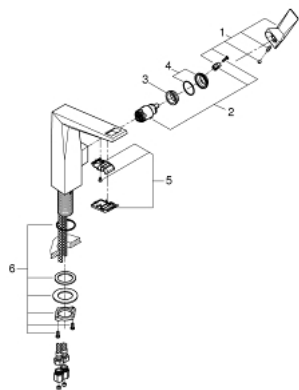

24 345 DC0 ALLURE BRILLIANT SINGLE-LEVER BASIN MIXER 1/2" L-SIZE

PRODUCT DESCRIPTION

- Colour: supersteel
- single hole installation
- GROHE SilkMove 28 mm ceramic cartridge
- temperature limiter
- GROHE LongLife finish
- GROHE EcoJoy - Less water, perfect flow
- maximum flow rate (at 3 bar): 5 l/min
- GROHE FastFixation installation system
- spout with integrated mousseur
- smooth body
- flexible connection hoses
- min. recommended pressure 1.0 bar

24 345 DC0 **ALLURE BRILLIANT SINGLE-LEVER BASIN MIXER 1/2"**
L-SIZE

SPARE PARTS, oktober 2021 – now

- 1: Lever (Spare part-nr. 46792DC0)
- 2: Cartridge (Spare part-nr. 46963000)
- 3: Fitting ring (Spare part-nr. 07419000)
- 4: Cap (Spare part-nr. 46581DC0)
- 5: Race (Spare part-nr. 46794DC0)
- 6: Shank fastening assembly (Spare part-nr. 48384000)