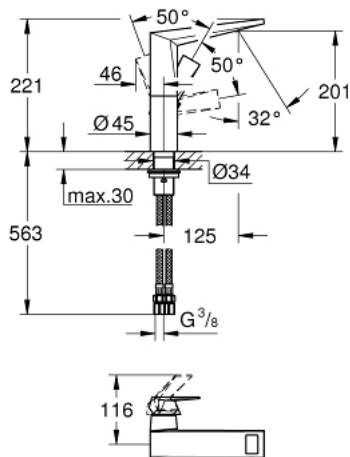

24 345 DC0 ALLURE BRILLIANT SINGLE-LEVER BASIN MIXER 1/2" L-SIZE

PRODUCT DESCRIPTION

- Colour: supersteel
- single hole installation
- GROHE SilkMove 28 mm ceramic cartridge
- temperature limiter
- GROHE LongLife finish
- GROHE EcoJoy - Less water, perfect flow
- maximum flow rate (at 3 bar): 5 l/min
- GROHE FastFixation installation system
- spout with integrated mousseur
- smooth body
- flexible connection hoses
- min. recommended pressure 1.0 bar

24 345 DC0 **ALLURE BRILLIANT SINGLE-LEVER BASIN MIXER 1/2"**
L-SIZE

SPARE PARTS, oktober 2021 – now

- 1: Lever (Spare part-nr. 46792DC0)
- 2: Cartridge (Spare part-nr. 46963000)
- 3: Fitting ring (Spare part-nr. 07419000)
- 4: Cap (Spare part-nr. 46581DC0)
- 5: Race (Spare part-nr. 46794DC0)
- 6: Shank fastening assembly (Spare part-nr. 48384000)