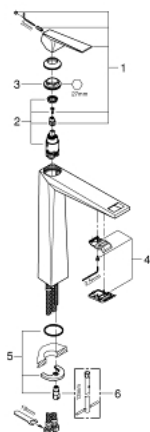

24 346 000 ALLURE BRILLIANT SINGLE-LEVER BASIN MIXER 1/2" XL-SIZE

PRODUCT DESCRIPTION

- Colour: chrome
- single hole installation
- for free-standing basins
- GROHE SilkMove 28 mm ceramic cartridge
- temperature limiter
- GROHE LongLife finish
- GROHE EcoJoy - Less water, perfect flow
- maximum flow rate (at 3 bar): 5 l/min
- GROHE FastFixation installation system
- spout with integrated mousseur
- smooth body
- flexible connection hoses
- min. recommended pressure 1.0 bar

24 346 000 ALLURE BRILLIANT SINGLE-LEVER BASIN MIXER 1/2" XL-SIZE

SPARE PARTS, oktober 2021 – now

- 1: Lever (Spare part-nr. 46793000)
- 2: Cartridge (Spare part-nr. 46580000)
- 3: Fitting ring (Spare part-nr. 46715000)
- 4: Race (Spare part-nr. 46794000)
- 5: Shank mounting kit (Spare part-nr. 46249000)
- 6: Mounting wrench (Spare part-nr. 19017000)*