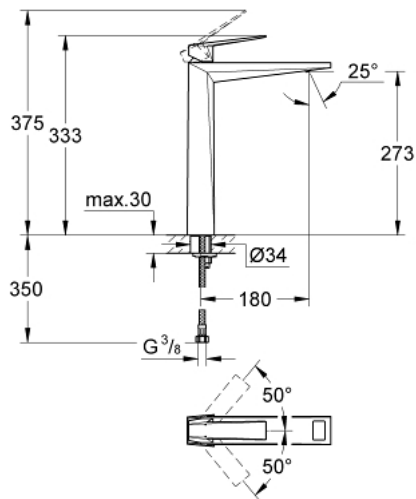

24 346 000 ALLURE BRILLIANT SINGLE-LEVER BASIN MIXER 1/2" XL-SIZE

PRODUCT DESCRIPTION

- Colour: chrome
- single hole installation
- for free-standing basins
- GROHE SilkMove 28 mm ceramic cartridge
- temperature limiter
- GROHE LongLife finish
- GROHE EcoJoy - Less water, perfect flow
- maximum flow rate (at 3 bar): 5 l/min
- GROHE FastFixation installation system
- spout with integrated mousseur
- smooth body
- flexible connection hoses
- min. recommended pressure 1.0 bar

24 346 000 ALLURE BRILLIANT SINGLE-LEVER BASIN MIXER 1/2" XL-SIZE

SPARE PARTS, oktober 2021 – now

- 1: Lever (Spare part-nr. 46793000)
- 2: Cartridge (Spare part-nr. 46580000)
- 3: Fitting ring (Spare part-nr. 46715000)
- 4: Race (Spare part-nr. 46794000)
- 5: Shank mounting kit (Spare part-nr. 46249000)
- 6: Mounting wrench (Spare part-nr. 19017000)*