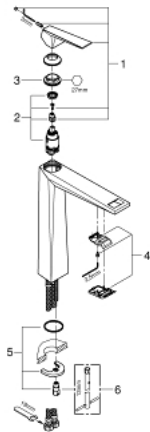

24 346 AL0 ALLURE BRILLIANT SINGLE-LEVER BASIN MIXER 1/2" XL-SIZE

PRODUCT DESCRIPTION

- Colour: brushed hard graphite
- single hole installation
- for free-standing basins
- GROHE SilkMove 28 mm ceramic cartridge
- temperature limiter
- GROHE LongLife finish
- GROHE FastFixation installation system
- GROHE EcoJoy - Less water, perfect flow
- maximum flow rate (at 3 bar): 5 l/min
- spout with integrated mousseur
- smooth body
- flexible connection hoses
- min. recommended pressure 1.0 bar

24 346 AL0 ALLURE BRILLIANT SINGLE-LEVER BASIN MIXER 1/2" XL-SIZE

SPARE PARTS, oktober 2021 – now

- 1: Lever (Spare part-nr. 46793AL0)
- 2: Cartridge (Spare part-nr. 46580000)
- 3: Fitting ring (Spare part-nr. 46715000)
- 4: Race (Spare part-nr. 46794AL0)
- 5: Shank mounting kit (Spare part-nr. 46249000)
- 6: Mounting wrench (Spare part-nr. 19017000)*