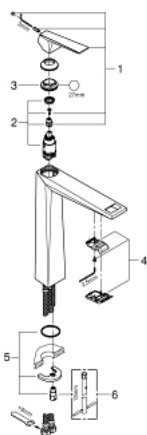

24 346 AL0 ALLURE BRILLIANT SINGLE-LEVER BASIN MIXER 1/2" XL-SIZE

PRODUCT DESCRIPTION

- Colour: brushed hard graphite
- single hole installation
- for free-standing basins
- GROHE SilkMove 28 mm ceramic cartridge
- temperature limiter
- GROHE LongLife finish
- FastFixation installation system
- AquaCalibrator
- maximum flow rate (at 3 bar): 5 l/min
- spout with integrated mousseur
- smooth body
- flexible connection hoses
- min. recommended pressure 1.0 bar

24 346 AL0 ALLURE BRILLIANT SINGLE-LEVER BASIN MIXER 1/2" XL-SIZE

SPARE PARTS, oktober 2021 – now

- 1: Lever (Spare part-nr. 46793AL0)
- 2: Cartridge (Spare part-nr. 46580000)
- 3: Fitting ring (Spare part-nr. 46715000)
- 4: Race (Spare part-nr. 46794AL0)
- 5: Shank mounting kit (Spare part-nr. 46249000)
- 6: Mounting wrench (Spare part-nr. 19017000)*