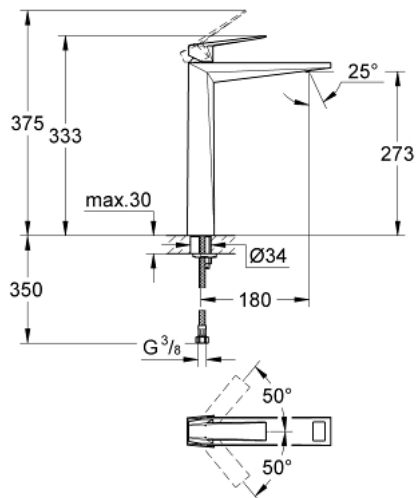

24 346 AL0 ALLURE BRILLIANT SINGLE-LEVER BASIN MIXER 1/2" XL-SIZE

PRODUCT DESCRIPTION

- Colour: brushed hard graphite
- single hole installation
- for free-standing basins
- GROHE SilkMove 28 mm ceramic cartridge
- temperature limiter
- GROHE LongLife finish
- FastFixation installation system
- AquaCalibrator
- maximum flow rate (at 3 bar): 5 l/min
- spout with integrated mousseur
- smooth body
- flexible connection hoses
- min. recommended pressure 1.0 bar

24 346 AL0 ALLURE BRILLIANT SINGLE-LEVER BASIN MIXER 1/2" XL-SIZE

SPARE PARTS, oktober 2021 – now

- 1: Lever (Spare part-nr. 46793AL0)
- 2: Cartridge (Spare part-nr. 46580000)
- 3: Fitting ring (Spare part-nr. 46715000)
- 4: Race (Spare part-nr. 46794AL0)
- 5: Shank mounting kit (Spare part-nr. 46249000)
- 6: Mounting wrench (Spare part-nr. 19017000)*