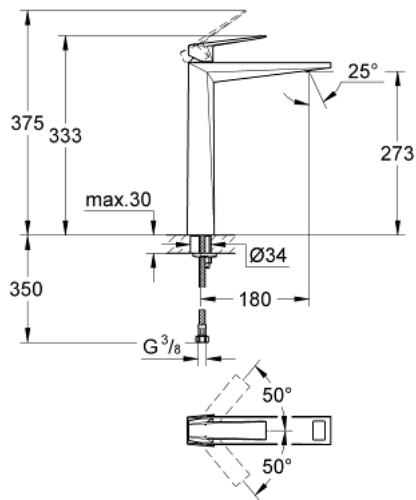

24 346 AL0 ALLURE BRILLIANT SINGLE-LEVER BASIN MIXER 1/2" XL-SIZE

PRODUCT DESCRIPTION

- Colour: brushed hard graphite
- single hole installation
- for free-standing basins
- GROHE SilkMove 28 mm ceramic cartridge
- temperature limiter
- GROHE LongLife finish
- GROHE FastFixation installation system
- GROHE EcoJoy - Less water, perfect flow
- maximum flow rate (at 3 bar): 5 l/min
- spout with integrated mousseur
- smooth body
- flexible connection hoses
- min. recommended pressure 1.0 bar

24 346 AL0 ALLURE BRILLIANT SINGLE-LEVER BASIN MIXER 1/2" XL-SIZE

SPARE PARTS, oktober 2021 – now

- 1: Lever (Spare part-nr. 46793AL0)
- 2: Cartridge (Spare part-nr. 46580000)
- 3: Fitting ring (Spare part-nr. 46715000)
- 4: Race (Spare part-nr. 46794AL0)
- 5: Shank mounting kit (Spare part-nr. 46249000)
- 6: Mounting wrench (Spare part-nr. 19017000)*