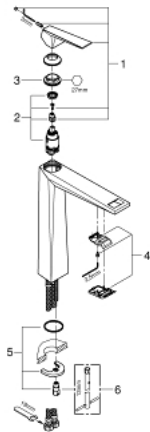

24 346 DC0 ALLURE BRILLIANT SINGLE-LEVER BASIN MIXER 1/2" XL-SIZE

PRODUCT DESCRIPTION

- Colour: supersteel
- single hole installation
- for free-standing basins
- GROHE SilkMove 28 mm ceramic cartridge
- temperature limiter
- GROHE LongLife finish
- GROHE FastFixation installation system
- GROHE EcoJoy - Less water, perfect flow
- maximum flow rate (at 3 bar): 5 l/min
- spout with integrated mousseur
- smooth body
- flexible connection hoses
- min. recommended pressure 1.0 bar

24 346 DC0 **ALLURE BRILLIANT SINGLE-LEVER BASIN MIXER 1/2"**
XL-SIZE

SPARE PARTS, oktober 2021 – now

- 1: Lever (Spare part-nr. 46793DC0)
- 2: Cartridge (Spare part-nr. 46580000)
- 3: Fitting ring (Spare part-nr. 46715000)
- 4: Race (Spare part-nr. 46794DC0)
- 5: Shank mounting kit (Spare part-nr. 46249000)
- 6: Mounting wrench (Spare part-nr. 19017000)*