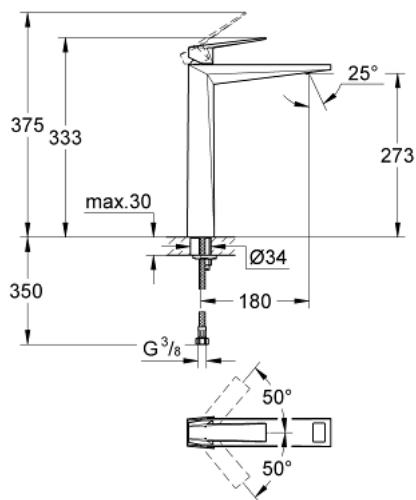

24 346 DC0 ALLURE BRILLIANT SINGLE-LEVER BASIN MIXER 1/2" XL-SIZE

PRODUCT DESCRIPTION

- Colour: supersteel
- single hole installation
- for free-standing basins
- GROHE SilkMove 28 mm ceramic cartridge
- temperature limiter
- GROHE LongLife finish
- GROHE FastFixation installation system
- GROHE EcoJoy - Less water, perfect flow
- maximum flow rate (at 3 bar): 5 l/min
- spout with integrated mousseur
- smooth body
- flexible connection hoses
- min. recommended pressure 1.0 bar

24 346 DC0 **ALLURE BRILLIANT SINGLE-LEVER BASIN MIXER 1/2"**
XL-SIZE

SPARE PARTS, oktober 2021 – now

- 1: Lever (Spare part-nr. 46793DC0)
- 2: Cartridge (Spare part-nr. 46580000)
- 3: Fitting ring (Spare part-nr. 46715000)
- 4: Race (Spare part-nr. 46794DC0)
- 5: Shank mounting kit (Spare part-nr. 46249000)
- 6: Mounting wrench (Spare part-nr. 19017000)*