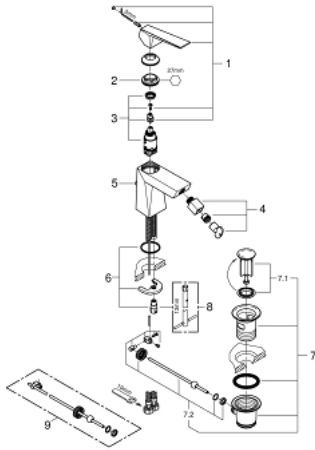

## 24 347 000 ALLURE BRILLIANT SINGLE-LEVER BIDET MIXER 1/2"

### PRODUCT DESCRIPTION

- Colour: chrome
- single hole installation
- GROHE SilkMove 28 mm ceramic cartridge
- temperature limiter
- GROHE LongLife finish
- GROHE FastFixation installation system
- ball-joint mousseur
- pop-up waste set 1 1/4"
- flexible connection hoses

### SPARE PARTS, oktober 2021 – now

- 1: Lever (Spare part-nr. 46793000)
- 2: Fitting ring (Spare part-nr. 46715000)
- 3: Cartridge (Spare part-nr. 46580000)
- 4: Ball-joint aerator (Spare part-nr. 46791000)
- 5: Pop-up rod (Spare part-nr. 46787000)
- 6: Shank mounting kit (Spare part-nr. 46249000)
- 7: Waste set 1 1/4" (Spare part-nr. 28910000)
- 7.1: Plug (Spare part-nr. 07182000)
- 7.2: Eccentric rod (Spare part-nr. 07052000)
- 8: Mounting wrench (Spare part-nr. 19017000)\*
- 9: Eccentric rod (Spare part-nr. 07341000)\*