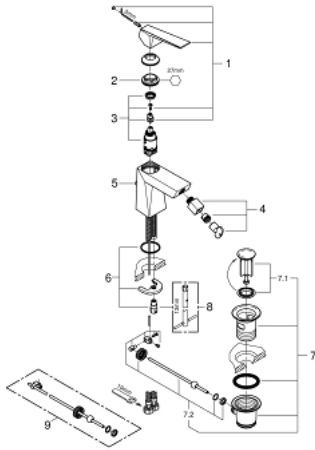

24 347 000 ALLURE BRILLIANT SINGLE-LEVER BIDET MIXER 1/2"

PRODUCT DESCRIPTION

- Colour: chrome
- single hole installation
- GROHE SilkMove 28 mm ceramic cartridge
- temperature limiter
- GROHE LongLife finish
- FastFixation installation system
- ball-joint mousseur
- pop-up waste set 1 1/4"
- flexible connection hoses

24 347 000 ALLURE BRILLIANT SINGLE-LEVER BIDET MIXER 1/2"

SPARE PARTS, oktober 2021 – now

- 1: Lever (Spare part-nr. 46793000)
- 2: Fitting ring (Spare part-nr. 46715000)
- 3: Cartridge (Spare part-nr. 46580000)
- 4: Ball-joint aerator (Spare part-nr. 46791000)
- 5: Pop-up rod (Spare part-nr. 46787000)
- 6: Shank mounting kit (Spare part-nr. 46249000)
- 7: Waste set 1 1/4" (Spare part-nr. 28910000)
- 7.1: Plug (Spare part-nr. 07182000)
- 7.2: Eccentric rod (Spare part-nr. 07052000)
- 8: Mounting wrench (Spare part-nr. 19017000)*
- 9: Eccentric rod (Spare part-nr. 07341000)*