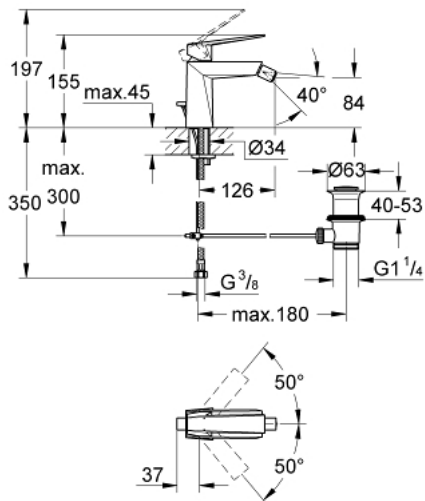

## 24 347 000 ALLURE BRILLIANT SINGLE-LEVER BIDET MIXER 1/2"

### PRODUCT DESCRIPTION

- Colour: chrome
- single hole installation
- GROHE SilkMove 28 mm ceramic cartridge
- temperature limiter
- GROHE LongLife finish
- GROHE FastFixation installation system
- ball-joint mousseur
- pop-up waste set 1 1/4"
- flexible connection hoses

### SPARE PARTS, oktober 2021 – now

- 1: Lever (Spare part-nr. 46793000)
- 2: Fitting ring (Spare part-nr. 46715000)
- 3: Cartridge (Spare part-nr. 46580000)
- 4: Ball-joint aerator (Spare part-nr. 46791000)
- 5: Pop-up rod (Spare part-nr. 46787000)
- 6: Shank mounting kit (Spare part-nr. 46249000)
- 7: Waste set 1 1/4" (Spare part-nr. 28910000)
- 7.1: Plug (Spare part-nr. 07182000)
- 7.2: Eccentric rod (Spare part-nr. 07052000)
- 8: Mounting wrench (Spare part-nr. 19017000)\*
- 9: Eccentric rod (Spare part-nr. 07341000)\*