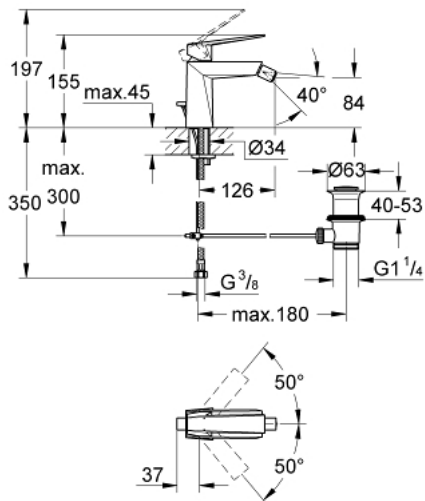

24 347 000 ALLURE BRILLIANT SINGLE-LEVER BIDET MIXER 1/2"

PRODUCT DESCRIPTION

- Colour: chrome
- single hole installation
- GROHE SilkMove 28 mm ceramic cartridge
- temperature limiter
- GROHE LongLife finish
- FastFixation installation system
- ball-joint mousseur
- pop-up waste set 1 1/4"
- flexible connection hoses

24 347 000 ALLURE BRILLIANT SINGLE-LEVER BIDET MIXER 1/2"

SPARE PARTS, oktober 2021 – now

- 1: Lever (Spare part-nr. 46793000)
- 2: Fitting ring (Spare part-nr. 46715000)
- 3: Cartridge (Spare part-nr. 46580000)
- 4: Ball-joint aerator (Spare part-nr. 46791000)
- 5: Pop-up rod (Spare part-nr. 46787000)
- 6: Shank mounting kit (Spare part-nr. 46249000)
- 7: Waste set 1 1/4" (Spare part-nr. 28910000)
- 7.1: Plug (Spare part-nr. 07182000)
- 7.2: Eccentric rod (Spare part-nr. 07052000)
- 8: Mounting wrench (Spare part-nr. 19017000)*
- 9: Eccentric rod (Spare part-nr. 07341000)*