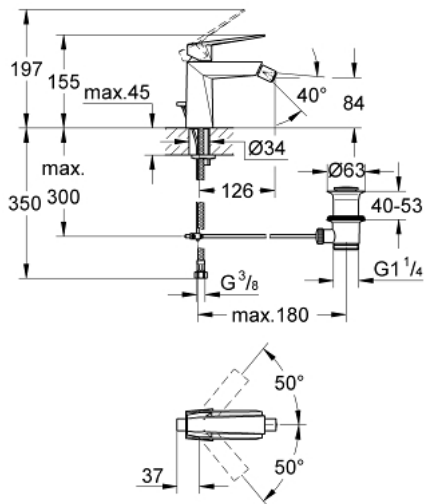

24 347 AL0 ALLURE BRILLIANT SINGLE-LEVER BIDET MIXER 1/2"

PRODUCT DESCRIPTION

- Colour: brushed hard graphite
- single hole installation
- GROHE SilkMove 28 mm ceramic cartridge
- temperature limiter
- GROHE LongLife finish
- GROHE FastFixation installation system
- ball-joint mousseur
- pop-up waste set 1 1/4"
- flexible connection hoses

24 347 AL0 ALLURE BRILLIANT SINGLE-LEVER BIDET MIXER 1/2"

SPARE PARTS, oktober 2021 – now

- 1: Lever (Spare part-nr. 46793AL0)
- 2: Fitting ring (Spare part-nr. 46715000)
- 3: Cartridge (Spare part-nr. 46580000)
- 4: Ball-joint aerator (Spare part-nr. 46791AL0)
- 5: Pop-up rod (Spare part-nr. 46787AL0)
- 6: Shank mounting kit (Spare part-nr. 46249000)
- 7: Waste set 1 1/4" (Spare part-nr. 28910AL0)
- 7.1: Plug (Spare part-nr. 07182AL0)
- 7.2: Eccentric rod (Spare part-nr. 07052000)
- 8: Mounting wrench (Spare part-nr. 19017000)*
- 9: Eccentric rod (Spare part-nr. 07341000)*