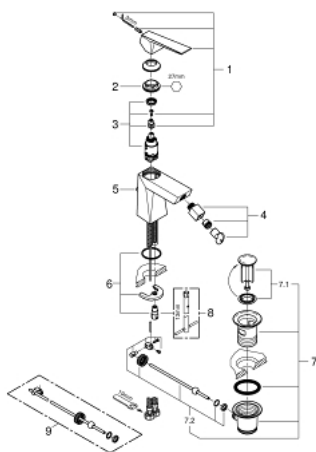

24 347 AL0 ALLURE BRILLIANT SINGLE-LEVER BIDET MIXER 1/2"

PRODUCT DESCRIPTION

- Colour: brushed hard graphite
- single hole installation
- GROHE SilkMove 28 mm ceramic cartridge
- temperature limiter
- GROHE LongLife finish
- GROHE FastFixation installation system
- ball-joint mousseur
- pop-up waste set 1 1/4"
- flexible connection hoses

24 347 AL0 ALLURE BRILLIANT SINGLE-LEVER BIDET MIXER 1/2"

SPARE PARTS, oktober 2021 – now

- 1: Lever (Spare part-nr. 46793AL0)
- 2: Fitting ring (Spare part-nr. 46715000)
- 3: Cartridge (Spare part-nr. 46580000)
- 4: Ball-joint aerator (Spare part-nr. 46791AL0)
- 5: Pop-up rod (Spare part-nr. 46787AL0)
- 6: Shank mounting kit (Spare part-nr. 46249000)
- 7: Waste set 1 1/4" (Spare part-nr. 28910AL0)
- 7.1: Plug (Spare part-nr. 07182AL0)
- 7.2: Eccentric rod (Spare part-nr. 07052000)
- 8: Mounting wrench (Spare part-nr. 19017000)*
- 9: Eccentric rod (Spare part-nr. 07341000)*